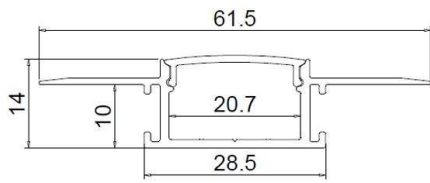

ALP068

End caps

ALP 071

End cap with hole
End cap without hole

ALP081

End cap with hole
End cap without hole

ALP084

End caps

Trimless profiles

ALP 165

PC Diffused Cover

Lens 15°/30°/60°

Prismatic cover

ALP12083

End caps

Safety wire