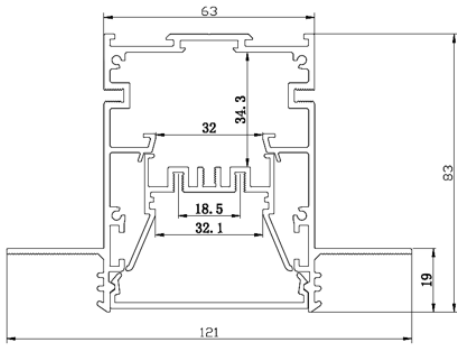

Trimless profiles

ALP 165

PC Diffused Cover

Lens 15°/30°/60°

Prismatic cover

ALP12083

End caps

Safety wire

ALP 082

ALP093

Trimless profiles

ALP091