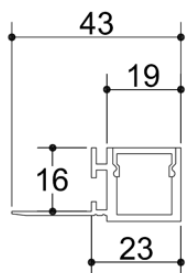

ALP068

End caps

ALP 071

End cap with hole
End cap without hole

ALP081

End cap with hole
End cap without hole

ALP084

End caps

Trimless profiles

ALP 165

PC Diffused Cover

Lens 15°/30°/60°

Prismatic cover

ALP12083

End caps

Safety wire