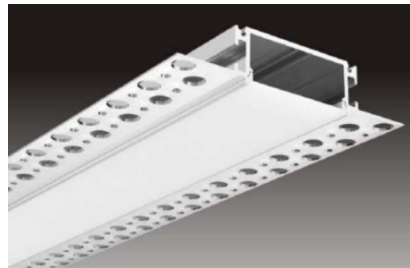

ALP068

End caps

ALP 071

End cap with hole
End cap without hole

ALP081

End cap with hole
End cap without hole

ALP084

End caps

Trimless profiles

ALP 165

PC Diffused Cover

Lens 15°/30°/60°

Prismatic cover

ALP12083

End caps

Safety wire