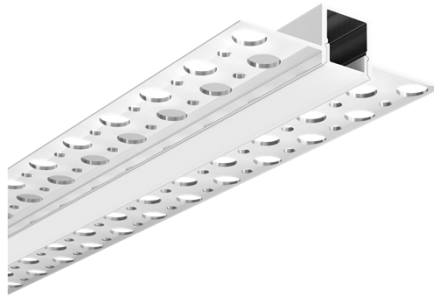

ALP068

End caps

ALP 071

End cap with hole
End cap without hole

ALP081

End cap with hole
End cap without hole

ALP084

End caps

Trimless profiles

ALP 165

PC Diffused Cover

Lens 15°/30°/60°

Prismatic cover

ALP12083

End caps

Safety wire

ALP 082

ALP093

Trimless profiles

ALP091