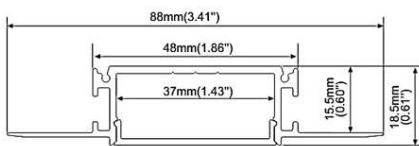

ALP068

End caps

ALP 071

End cap with hole
End cap without hole

ALP081

End cap with hole
End cap without hole

ALP084

End caps

Trimless profiles

ALP 165

PC Diffused Cover

Lens 15°/30°/60°

Prismatic cover

ALP12083

End caps

Safety wire