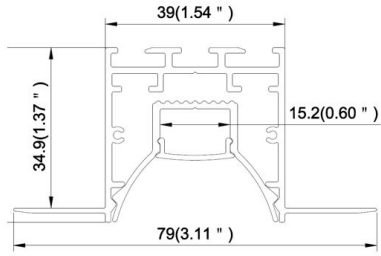

ALP068

End caps

ALP 071

End cap with hole
End cap without hole

ALP081

End cap with hole
End cap without hole

ALP084

End caps

Trimless profiles

ALP 165

PC Diffused Cover

Lens 15°/30°/60°

Prismatic cover

ALP12083

End caps

Safety wire