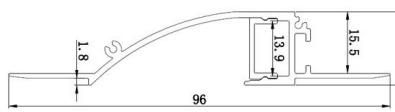

Trimless profiles

ALP 165

PC Diffused Cover

Lens 15°/30°/60°

Prismatic cover

ALP12083

End caps

Safety wire