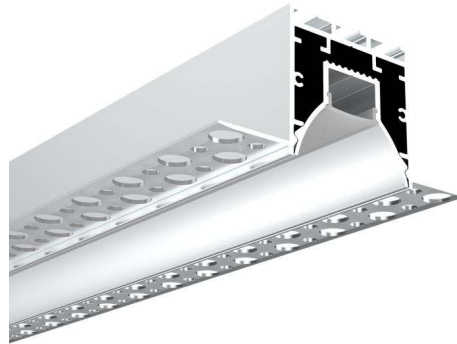

ALP068

End caps

ALP 071

End cap with hole
End cap without hole

ALP081

End cap with hole
End cap without hole

ALP084

End caps

Trimless profiles

ALP 165

PC Diffused Cover

Lens 15°/30°/60°

Prismatic cover

ALP12083

End caps

Safety wire