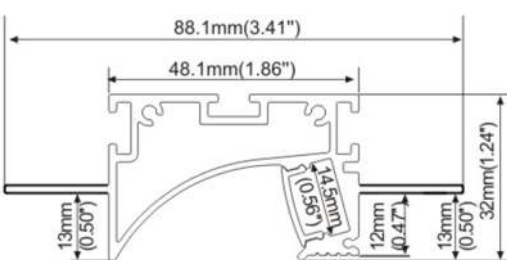

Trimless profiles

ALP 165

PC Diffused Cover

Lens 15°/30°/60°

Prismatic cover

ALP12083

End caps

Safety wire

ALP 082

ALP093

Trimless profiles

ALP091