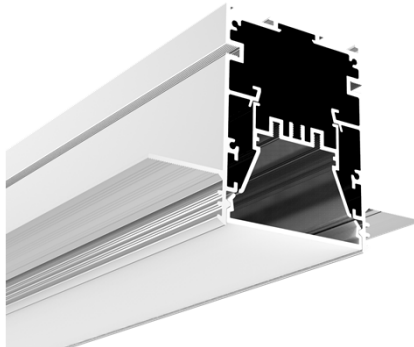

Trimless profiles

ALP 165

PC Diffused Cover

Lens 15°/30°/60°

Prismatic cover

ALP12083

End caps

Safety wire

ALP 082

ALP093

Trimless profiles

ALP091