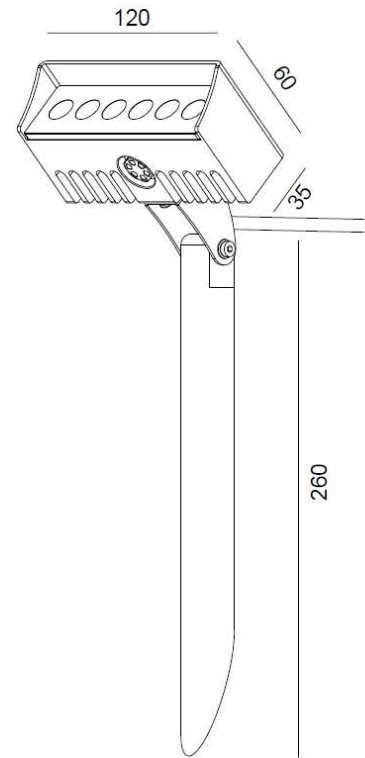

Spreader

Supplied with ground spike

Accessories available to order
-wall mounting bracket

REDUCE CABLE SIZE IN ORDER TO MAKE SECURE CONNECTION

WARNINGS - all enclosures and fittings for external lights must be at least IP65