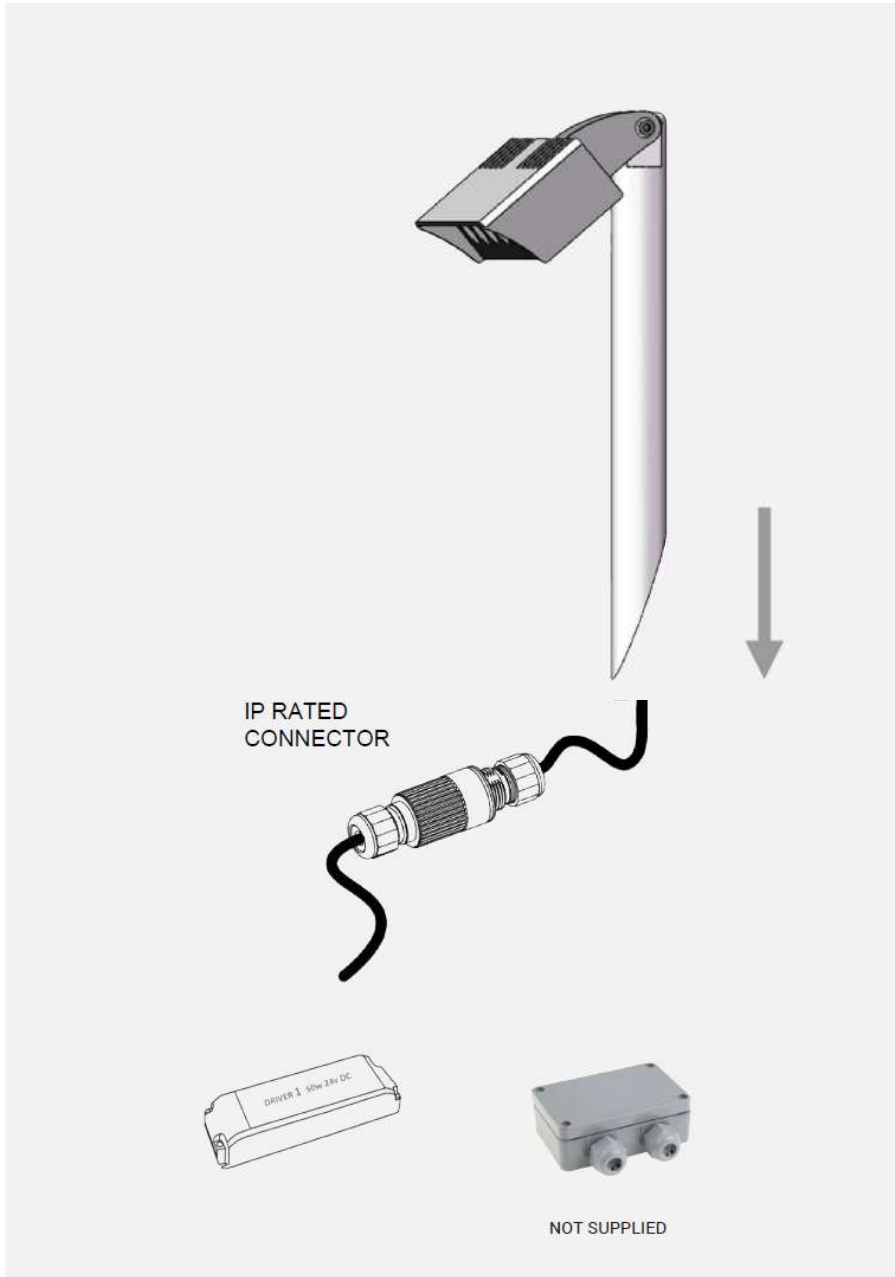

Spreader

Code : DT.BS3064

CE IP65 CRI>90 ³SDCM

Description

Square surface mounted LED washer. Adjustable 90 deg tilt, dimmable (remote driver). IP65 rated. Supplied with anti-glare cowl, fixing spike & pre-wired outdoor flex.

Materials

Die-cast aluminium,

Colour finish

Black

Dims (mm) 120 x 35 x 60 (post height 180 above ground)

Weight (KG) 1.5

Light Source

Option A. Osram SSL150 13w LED (980 lms) DC24V 30°x,60° asymmetric

CCT available 3000K

Dimming: Mains, DALI, Casambi  allows dimming control of each fixture (REMOTE DRIVERS)

Special Notes: IP65 enclosure required for outdoor drivers

Spreader

Supplied with ground spike

Accessories available to order
-wall mounting bracket

REDUCE CABLE SIZE IN ORDER TO MAKE SECURE CONNECTION

WARNINGS - all enclosures and fittings for external lights must be at least IP65