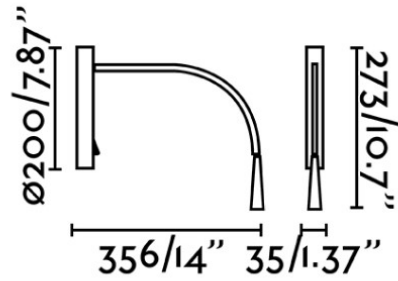

Reinhardt 1 Code : DT.0643190

CE IP20 CRI>90

**Description**

Wall mounted surface reading light with articulated ending arm. Complete with switch.

**Materials**

Die-cast aluminium,

**Colour finish**

Matt black or Matt white

**Dims (mm)** 356 x 273 x 35

**Weight (KG)** 1.0

**Light Source**

LED HIGHPOWER 3W 3000K 280Lm 30°

**CCT available** 3000K

**Dimming:** On/off with built-in switch

**Special Notes:** Surface mounted by screws, allow cable exit from wall

REDUCE CABLE SIZE IN ORDER TO MAKE SECURE CONNECTION, **SURFACE MOUNTED**