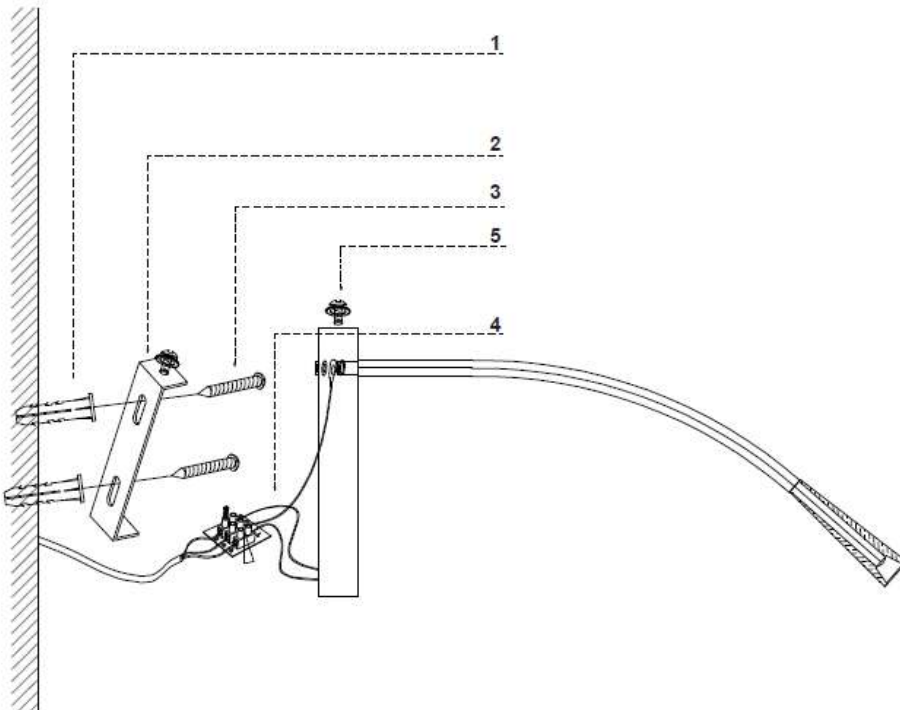

Reinhardt 1 Code : DT.0643190

CE IP20 CRI>90

**Description**

Wall mounted surface reading light with articulated ending arm. Complete with switch.

**Materials**

Die-cast aluminium,

**Colour finish**

Matt black or Matt white

**Dims (mm)** 356 x 273 x 35

**Weight (KG)** 1.0

**Light Source**

LED HIGHPOWER 3W 3000K 280Lm 30°

**CCT available** 3000K

**Dimming:** On/off with built-in switch

**Special Notes:** Surface mounted by screws, allow cable exit from wall

REDUCE CABLE SIZE IN ORDER TO MAKE SECURE CONNECTION, **SURFACE MOUNTED**