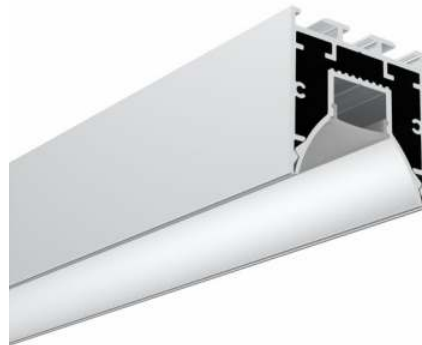

Pendant profiles

ALP 107

End caps

Hanging clip

Steel wire

ALP6090

End caps

Internal clip

Outside clip

Steel wire

ALP 162

End caps

Internal clip

Outside clip

Steel wire

Prismatic cover

PC Diffused Cover

Lens 15°/30°/60°

Pendant profiles

ALP 100120

Die cast end caps

Hanging bracket

Inside clip

Steel wire