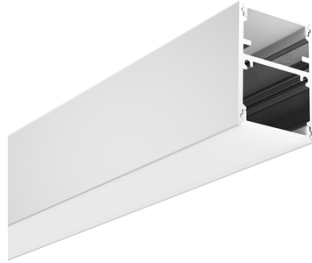

Pendant profiles

ALP 107

End caps

Hanging clip

Steel wire

ALP6090

End caps

Internal clip

Outside clip

Steel wire

ALP 162

End caps

Internal clip

Outside clip

Steel wire

Prismatic cover

PC Diffused Cover

Lens 15°/30°/60°

Pendant profiles

ALP 100120

Die cast end caps

Hanging bracket

Inside clip

Steel wire