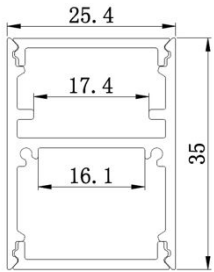

Pendant profiles

ALP 107

End caps

Hanging clip

Steel wire

ALP6090

End caps

Internal clip

Outside clip

Steel wire

ALP 162

End caps

Internal clip

Outside clip

Steel wire

Prismatic cover

PC Diffused Cover

Lens 15°/30°/60°

Pendant profiles

ALP 100120

Die cast end caps

Hanging bracket

Inside clip

Steel wire