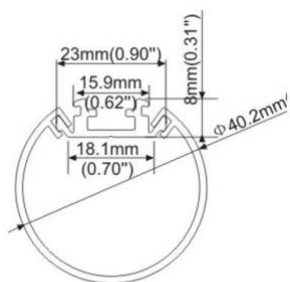

PC Diffused Cover

Lens 15°/30°/60°

Pendant profiles

ALP 100120

Die cast end caps

Hanging bracket

Inside clip

Steel wire

T100

End Cap

Outside clip

Steel wire

T40

End Cap

Outside clip

Steel wire