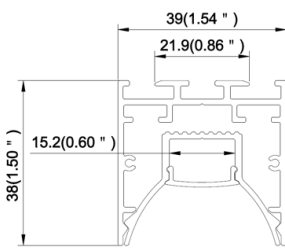

Pendant profiles

ALP 107

End caps

Hanging clip

Steel wire

ALP6090

End caps

Internal clip

Outside clip

Steel wire

ALP 162

End caps

Internal clip

Outside clip

Steel wire

Prismatic cover

PC Diffused Cover

Lens 15°/30°/60°

Pendant profiles

ALP 100120

Die cast end caps

Hanging bracket

Inside clip

Steel wire