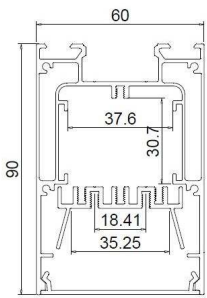

Pendant profiles

ALP 107

End caps

Hanging clip

Steel wire

ALP6090

End caps

Internal clip

Outside clip

Steel wire

ALP 162

End caps

Internal clip

Outside clip

Steel wire

Prismatic cover

PC Diffused Cover

Lens 15°/30°/60°

Pendant profiles

ALP 100120

Die cast end caps

Hanging bracket

Inside clip

Steel wire