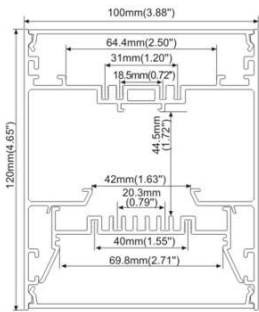

PC Diffused Cover

Lens 15°/30°/60°

Pendant profiles

ALP 100120

Die cast end caps

Hanging bracket

Inside clip

Steel wire