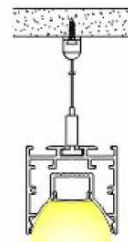

Pendant profiles

ALP 107

End caps

Hanging clip

Steel wire

ALP6090

End caps

Internal clip

Outside clip

Steel wire

ALP 162

End caps

Internal clip

Outside clip

Steel wire

Prismatic cover

PC Diffused Cover

Lens 15°/30°/60°

Pendant profiles

ALP 100120

Die cast end caps

Hanging bracket

Inside clip

Steel wire