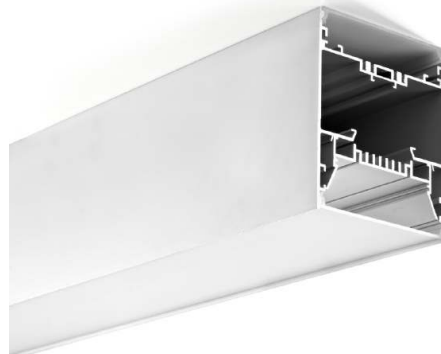

Pendant profiles

ALP 107

End caps

Hanging clip

Steel wire

ALP6090

End caps

Internal clip

Outside clip

Steel wire

ALP 162

End caps

Internal clip

Outside clip

Steel wire

Prismatic cover

PC Diffused Cover

Lens 15°/30°/60°

Pendant profiles

ALP 100120

Die cast end caps

Hanging bracket

Inside clip

Steel wire