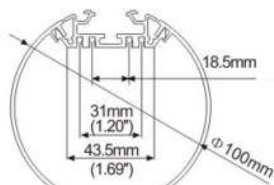

PC Diffused Cover

Lens 15°/30°/60°

Pendant profiles

ALP 100120

Die cast end caps

Hanging bracket

Inside clip

Steel wire