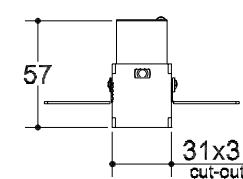

Polaris 1 30

Square miniature LED Recessed trimless downlight, fixed. Contemporary look, minimum dimensions. Trimless with good output. Suitable for accent downlight applications.

Product code	DT.RJ35-90 / (add suffix see below)
Construction	Die-cast aluminium
Colour finish	Suffix: Black - 10 RAL on request
Light source	a) 2.2w LED 36 deg (240 lms) 700mA 3.42v (Please contact us for alternative sources)
Colour temp & CRI	Suffix: 2700K / 3000K / 4000K (tunable to order) Suffix: CRI 90
Macadam	<3
Driver option	Suffix: Phase Dimming DALI 0-10v
Dimensions	h57 x 31 x 31
Cut out dimension (mm)	31 x 31
Special notes	Remote driver does not pass through cut-out. Wire in series. Requires first-fix frame before plastering.