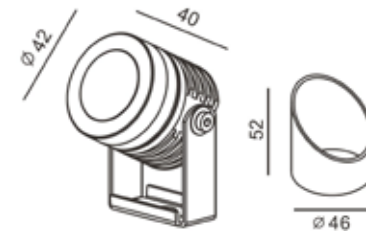

Mira 2 3w

Round surface mounted high power LED spotlight. Adjustable 90 deg tilt. IP rated.

Product code	DT.BS3016-SPEL - 3w (add suffix see below)
Construction	Die cast aluminium with silicone gaskets
Colour finish	Suffix: Black - 10 Matt Anodised
Light source	a) 3w LED 15 deg (150lms) 700mA b) 3w LED 24 deg (150lms) 700mA c) 3w LED 40 deg (150lms) 700mA d) 3w LED 60 deg (150lms) 700mA
Colour temp & CRI	Suffix: 3000K Suffix: CRI 83
Macadam	3
Driver option	Suffix: Phase dimming DALI 0-10V
Optional accessories	Honeycomb Etched glass
Dimensions	42 dia x 40 L.
Special notes	Requires remote IP rated driver. Order separately. Wire-in-series.