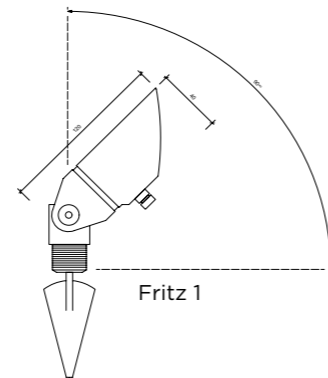

Fritz 1 and Fritz 2

Round surface mounted high power LED spotlight. Adjustable 90 deg tilt. IP rated.

Product code	Fritz 1 DT.S2813B (add suffix see below) Fritz 2 DT. S2848A (add suffix see below)
Construction	Fritz 1 - Solid brass construction Fritz 2 - Aluminium
Colour finish	Suffix: Antique Bronze, other finishes available on request.
Light source	Fritz 1 a) 4w MR11 (300 lms) 12v G4 Fritz 2 a) MR16 9w 36 deg LED (590 lms) 12v SORAA (Please contact us for alternative sources)
Colour temp & CRI	Suffix: 3000K / 4000K Suffix: CRI 83
Macadam	<3
Driver option	Suffix: Mains dimming
Dimensions	Fritz 1 Dia 40 x 120 Fritz 2 Dia 60 x 200
Special Notes	Supplied with 12v driver and IP rated box. Supplied with protected lead and spike.

height(m)	Ø(m)
1m	0.65m
2m	1.30m
3m	1.95m
4m	2.60m

Why use this?

Classic outdoor ground spot, glare free. Suitable for general landscape lighting, (remote driver).