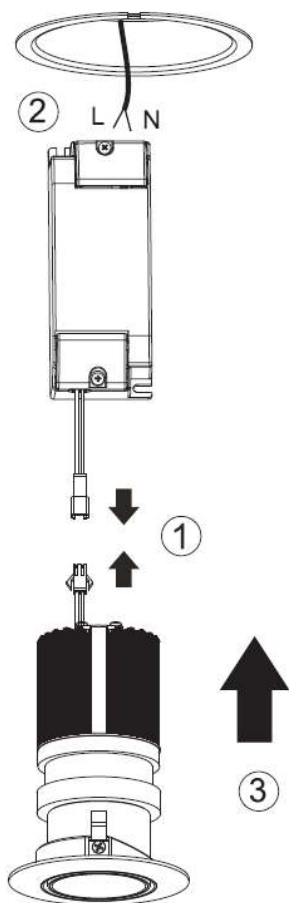

Draco

Code : DT.1269

IP20

CRI>90

3
SDCM

Description

Round LED Recessed dark-light down light. Adjustable 30deg tilt, 355 deg rotation. Discreet anti-glare look. High colour rendering. Additional accessories available including IP54 insert

Materials

Die Cast Aluminium

Colour finish

WHITE RAL9003, custom RAL to order

Dimensions (mm)

135 (max) x 92 dia. (cut-out 82)

Weight (KG) 0.25

Light Source

Phase, 0-10v, DALI (remote). Casambi  allows dimming control of each fixture

Special Notes

Plated inserts available by request see p.2

Dim-to-warm versions available

t. 01908 613256

sales@detaillighting.co.uk

www.detaillighting.co.uk

All products produced in accordance to EN60598

Accessories available to order

- Honeycomb filter
- Bronze, Brass & Blackened plated inserts
- IP54 insert

WARNINGS:
Do not cover top of fitting with insulation, as doing so will cause fitting to overheat substantially compromising its life span. Always be aware of any heating or hot water pipes which may cause ambient temperature to exceed 40°C