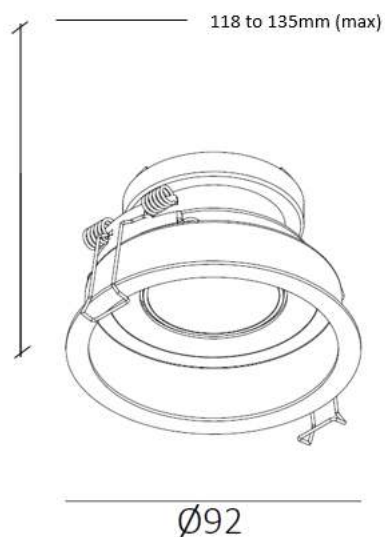

Materials

Die Cast Aluminium

Colour finish

WHITE RAL9003, custom RAL to order

Dimensions (mm)

135 (max) x 92 dia. (cut-out 82)

Weight (KG) 0.25

Light Source

Phase, 0-10v, DALI (remote). Casambi  allows dimming control of each fixture

Special Notes

Plated inserts available by request see p.2

Dim-to-warm versions available

t. 01908 613256

sales@detaillighting.co.uk

www.detaillighting.co.uk

All products produced in accordance to EN60598

Accessories available to order

- Honeycomb filter
- Bronze, Brass & Blackened plated inserts
- IP54 insert

WARNINGS:
Do not cover top of fitting with insulation, as doing so will cause fitting to overheat substantially compromising its life span. Always be aware of any heating or hot water pipes which may cause ambient temperature to exceed 40°C