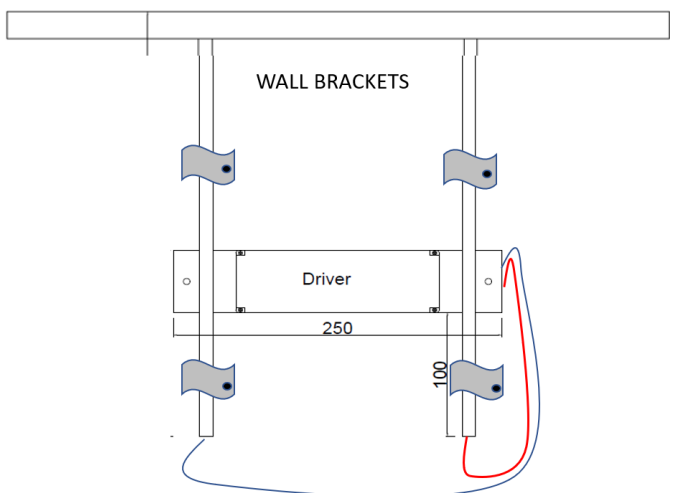

Driver can be fixed to wall or remote location