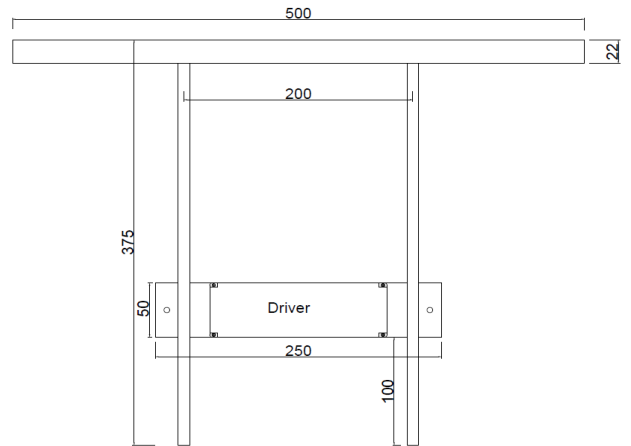

Materials

Aluminium body, steel fixings

Colour finish

Dark Bronze (Anapow matt), custom RAL to order

Dimensions (mm) 500 X 22

Weight (KG) 1.5

Light Source

(2835) 10w/m LED 140deg (800 lms/m) 24v DC
2700K / 3000K / 4000K (Tuneable white to order).

Dimming: Phase, 0-10v, DALI (remote). Casambi  allows dimming control of each fixture

Room height (h)	Beam spread. (lit areaX)	Distance from wall fixed (Y)
2500mm	1300mm	800mm
3200mm	1300mm	800mm
4000mm	1300mm	800mm