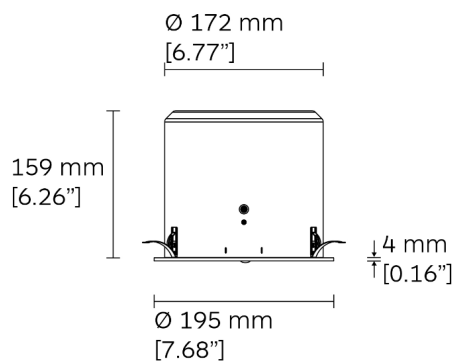

Accessories available to order

-Honeycomb filter