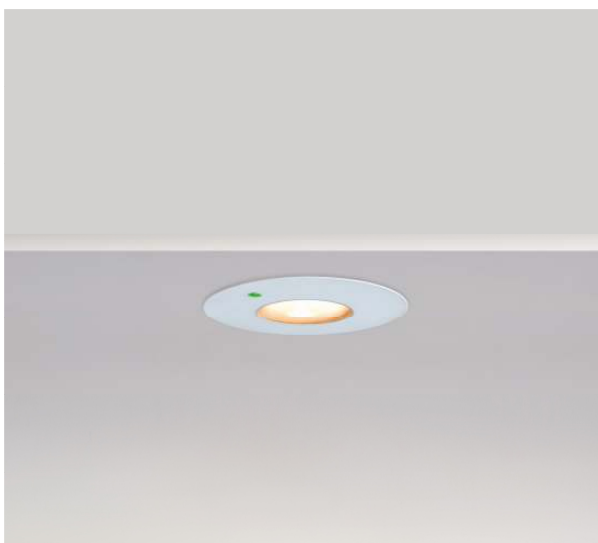

Moto-Combo

CE IP20 CRI>93 ³SDCM

Description

Round LED recessed spotlight dimmable. Adjustable 40 deg tilt, 350 deg rotation
Compact dimensions; remote driver, Highest colour rendering **Unique motorised movement**,
(tuneable white optional)

Materials

Aluminium body, steel base

Colour finish

BLACK RAL9005, WHITE RAL9003

Dimensions (mm) 159 x 195 (cut-out 186mm)

Weight (KG) 2.0

Light Source

21w LED (2000lm) 2700K / 3000K / 4000K (tuneable white optional)

Dimming: DALI (remote). Pan, tilt & dimming function by laser-dim controller or Casambi

Room height (h)	Spacing between fixtures (X)	Distance from wall (Y)
2500 mm	900 mm	550 mm
3200 mm	900 mm	950 mm
4000 mm	600 mm	1200 mm