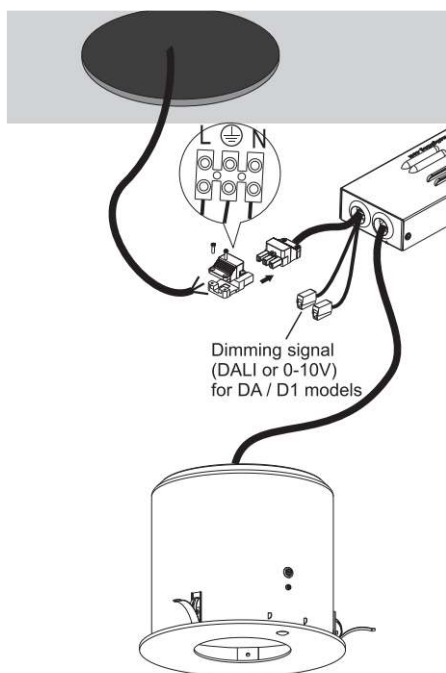

Accessories available to order

-Honeycomb filter