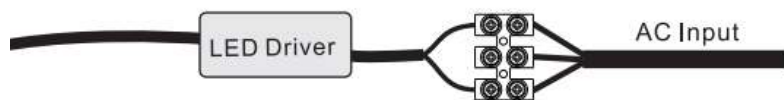

+ REMOTE DRIVER