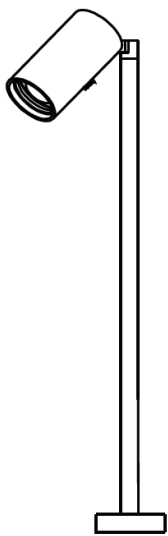

INFINITY

CE IP20 CRI>97 SDCM²

Description

Round LED stem surface spotlight dimmable. Adjustable 90 deg tilt, 320 deg rotation.

Museum standard miniature *zoom lens* suitable for all display applications . REMOTE DRIVER

Materials

Aluminium body and bezel

Colour finish

BLACK RAL9005, custom RAL to order

Dimensions (mm) (h) max. 350mm

head 42mm x 28mm

Weight (KG) 0.5

Light Source

3w LED (230lm) 6-45°

2700K / 3000K / 4000K

Dimming: Phase, 0-10v, DALI (remote) Casambi  allows dimming control of each fixture

+ REMOTE DRIVER