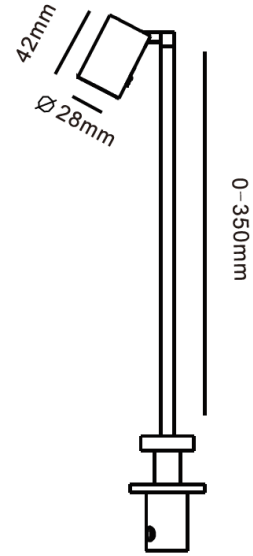

+ REMOTE DRIVER