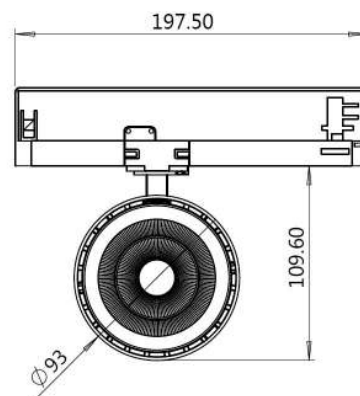

Flow-it TL45

CE IP20 CRI>95 ²SDCM

Description

Round LED track spotlight dimmable. Adjustable 90 deg tilt, 320 deg rotation.

Compact dimensions; Integral driver, Highest colour rendering. Wall-washing attachment available

Materials

Aluminium body, internal components

Colour finish

BLACK RAL9005, WHITE RAL9003, custom RAL to order

Dimensions (mm) 109 X 93 DIA **Weight (KG)** 0.4

Light Source

20w LED (1650lm) 15° 20° 36° 48° 60°
2700K / 3000K / 4000K

Dimming: Phase (inside), 0-10v & DALI. Casambi  allows dimming control of each fixture

Accessories available

- Honeycomb filter
- Wall-wash kick refl'r
- Elongating lens

Room height (h)	Beam dia. (lit areaX)	Distance from wall (Y)
2500mm	600mm	750mm
3200mm	650mm	900mm
4000mm	900mm	1400mm

Dimming recommended to achieve correct lux levels
(15° LED example; above data for guidance only)

Room height (h)	Beam dia. (lit areaX)	Distance from wall (Y)
2500mm	1100mm	900mm
3200mm	1150mm	750mm
4000mm	1800mm	1850mm