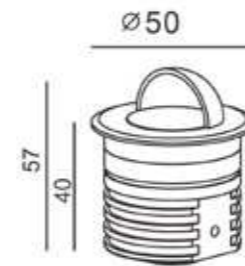

Decklight

In-path or wall orientation lighting. Dimmable, IP rated. Contemporary glare free high power. Suitable for general landscape pathways. Etched glass as standard.

Product code	DT. DL3092-SPEL-3w (add suffix see below)
Construction	Die cast aluminium with silicone gaskets
Colour finish	Suffix: Stainless 316
Light source	a) 3w LED 40 deg (150lms) 700mA b) 3w LED 60 deg (150lms) 700mA
Colour temp & CRI	Suffix: 3000K Suffix: CRI 83
Macadam	3
Driver option	Suffix: Phase dimming DALI 0-10V
Optional accessories	Etched glass
Dimensions	50 dia x 57 L
Special notes	Requires remote IP rated driver. Order separately. Wire-in-series.