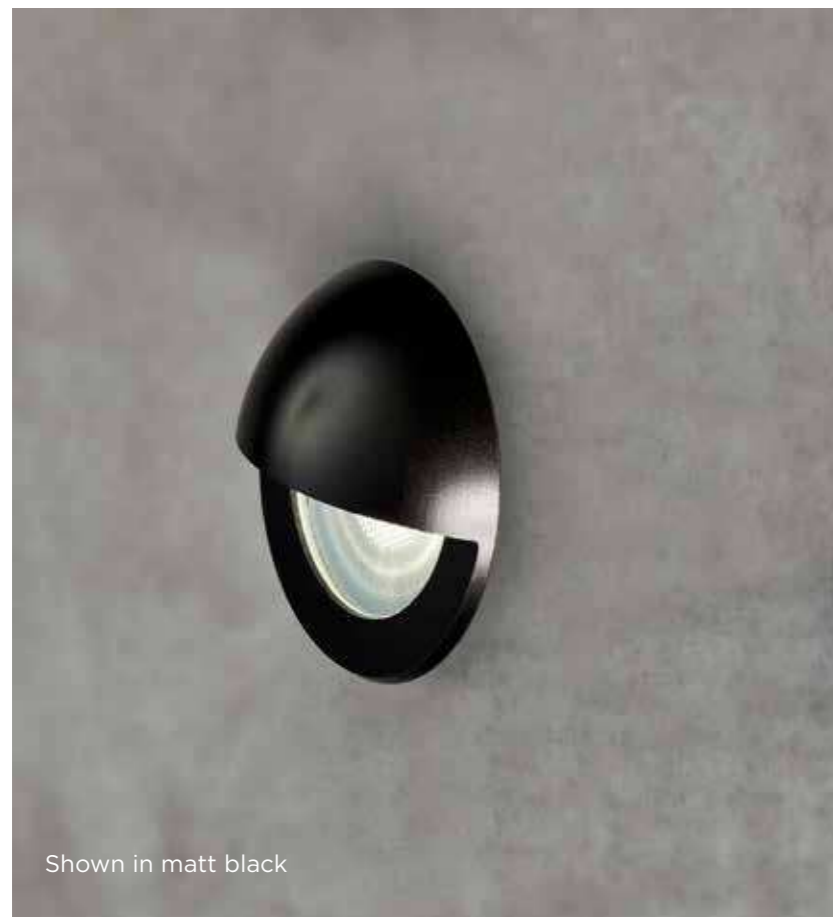

Decklight

In-path or wall orientation lighting. Dimmable, IP rated. Contemporary glare free high power. Suitable for general landscape pathways. Etched glass as standard.

Product code	DT. DL3092-SPEL-3w (add suffix see below)
Construction	Die cast aluminium with silicone gaskets
Colour finish	Suffix: Stainless 316
Light source	a) 3w LED 40 deg (150lms) 700mA b) 3w LED 60 deg (150lms) 700mA
Colour temp & CRI	Suffix: 3000K Suffix: CRI 83
Macadam	3
Driver option	Suffix: Phase dimming DALI 0-10V
Optional accessories	Etched glass
Dimensions	50 dia x 57 L
Special notes	Requires remote IP rated driver. Order separately. Wire-in-series.

Shown in matt black