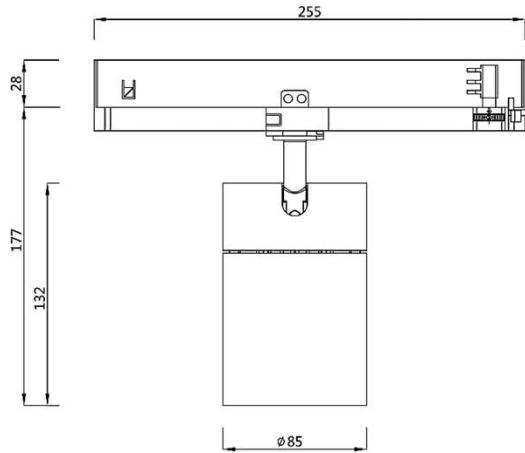

Internal dip-settings for 27w or 40w