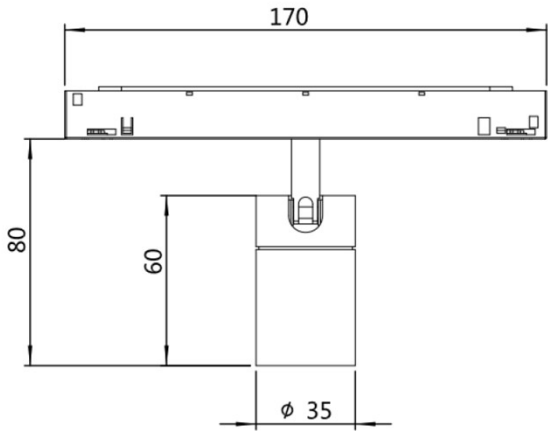

Long stem & short stem versions available