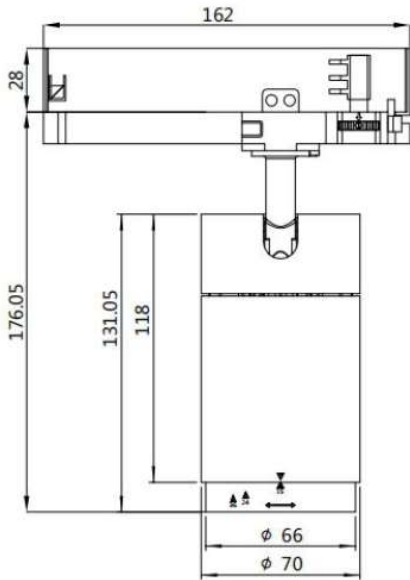

Detail | lighting DANNY 48v DT. ALT70 BEAM ADJUST

Long stem & short stem versions available