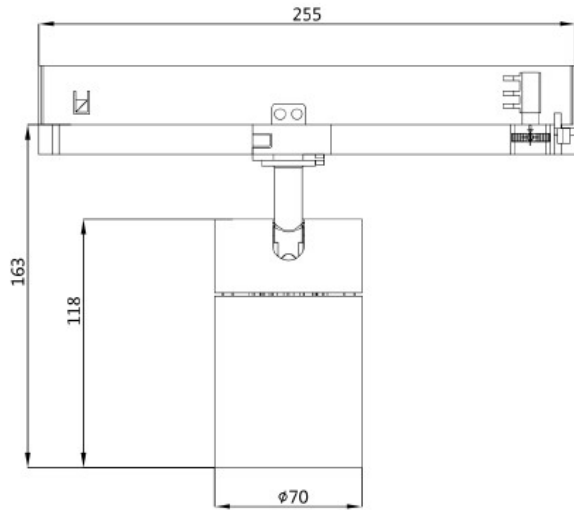

Long stem & short stem versions available