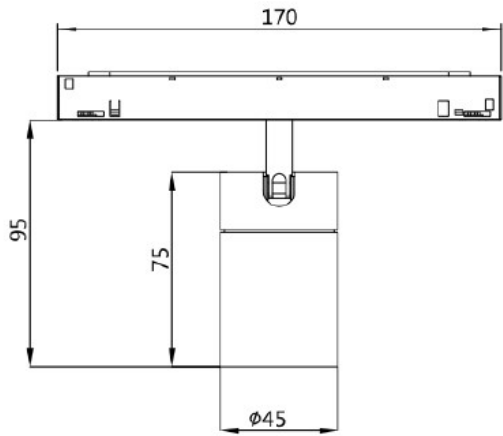

Long stem & short stem versions available