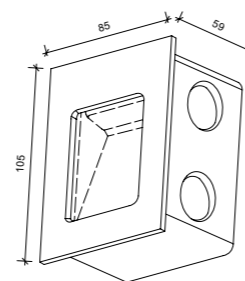

Cursa Outdoor

Square wall recessed low level LED. IP rated.

Product code	DT.411214 / (add suffix see below)
Construction	Die cast aluminium
Colour finish	Suffix: White - 11 RAL on request
Light source	a) 3w 80deg (200lms) 700mA 4.5v b) 1w 80 deg 350ma (75 lms) 4v (Please contact us for alternative sources)
Colour temp & CRI	Suffix: 2700K / 3000K Suffix: CRI 85
Macadam	<3
Driver option	Suffix: Phase dimming remote driver DALI remote driver 0-10v remote driver
Optional Accessories	Alternative finishes inc plating upon request
Dimensions	h105 x 85
Special Notes	Wire in series. Minimum load must be observed for dimming. Can be supplied with ON/OFF integral driver.

Shown with custom gold bronze reflector

Why use this?

Classic low level; glare free. Suitable for step-washing and general orientation lighting.