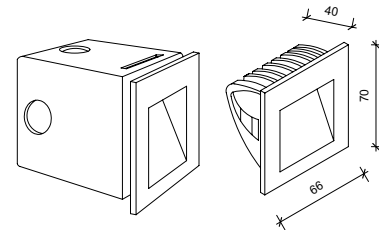

Cursa Quadro Mini

Square wall recessed low level LED. IP rated.

Product code	DT.OD14706608A (add suffix see below)
Construction	Stainless Steel 316 marine grade
Colour finish	Suffix: Brushed stainless steel
Light source	a) 3w 80deg 350mA 8.57v (Please contact us for alternative sources)
Colour temp & CRI	Suffix: 2700K / 3000K Suffix: CRI 83
Macadam	<3
Driver option	Suffix: Phase dimming DALI 0-10V
Optional Accessories	Alternative finishes inc plating upon request
Dimensions	h70 x 65 inc box
Cut out dimension (mm)	63 x 63
Special Notes	MINIMUM LOAD MUST BE OBSERVED FOR DIMMING. Wire in series. Supplied with steel recessing box.

Why use this?

Classic low level; glare free. Suitable for step-washing and general orientation lighting.