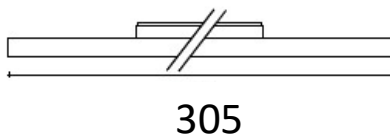

N.B consider any loading restrictions of the track system

<http://www.detaillighting.co.uk/cortes-48v-system/p/184>

t. 01908 613256
sales@detaillighting.co.uk
www.detaillighting.co.uk

We reserve the right to change or withdraw specifications without prior notice E.&.O.E