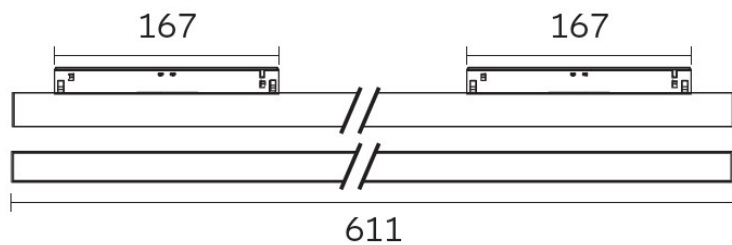

N.B consider any loading restrictions of the track system

<http://www.detaillighting.co.uk/cortes-48v-system/p/184>

t. 01908 613256
sales@detaillighting.co.uk
www.detaillighting.co.uk

We reserve the right to change or withdraw specifications without prior notice E.&.O.E