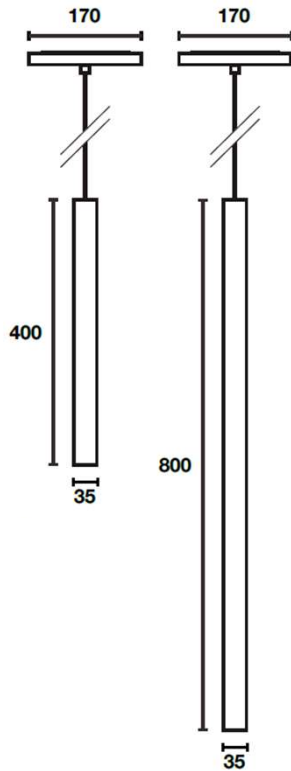

Detail | lighting Cortes DT. ALTP-35

Optional accessories

Description
Oval diffuser
ALTP35-L02
35mm

Description
Soft diffuser
ALTP35-L03
35mm

Description
Honeycomb
ALTP35-L01
35mm

Cord length 1.5m

N.B consider any loading restrictions of the track system

Link for available track systems <http://www.detaillighting.co.uk/cortes-48v-system/p/184>

t. 01908 613256
sales@detaillighting.co.uk
www.detaillighting.co.uk

We reserve the right to change or withdraw specifications without prior notice E.&.O.E