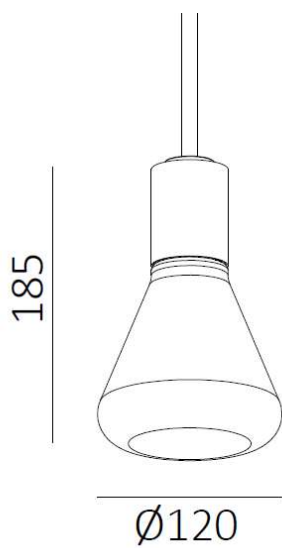

Detail | lighting Cortes 48v DT. PL3024

Cord length 1.2m