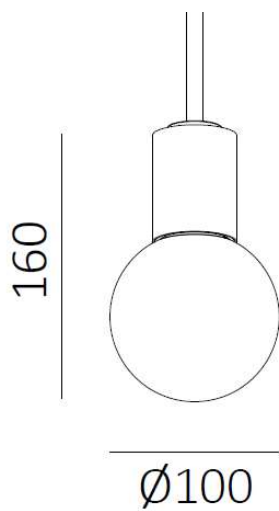

Materials Die Cast Aluminium

Colour finish BLACK RAL9017, custom RAL to order

Dimensions (mm) 185 (h) x 120 dia.

Weight (KG) 0.6

Light Source

Option A. 7w LED (550 lms. nom.) 48v 250° UGR19

CCT available 2700K / 3000K / 4000K

Detail | lighting Cortes 48v DT. PL3023

Cord length 2m

N.B consider any loading restrictions of the track system

Link for available track systems www.detaillighting.co.uk

t. 01908 613256
sales@detaillighting.co.uk
www.detaillighting.co.uk