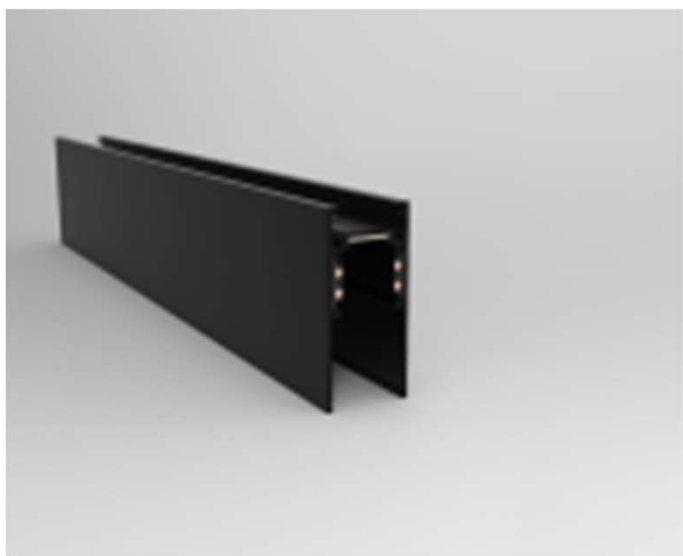

Cortes 48v Code : DT. **DEEP** Surface track **CE IP20 CRI>90** <sup>3</sup> *SDCM*

---

## Description

48v DC DALI addressable **DEEP** surface / suspended track. Contemporary look. suitable for all Cortes 48v fixtures.

**Materials** Die Cast Aluminium

**Colour finish** BLACK RAL9017, custom RAL to order

**Dimensions (mm)** 52.5 (h) x 26.2 (w) **Weight (KG)** 0.75 per m

**Dimming** 0-10v or DALI, Casambi  allows dimming control of each fixture (remote)

# Detail | lighting 48v DEEP DT. Surface track