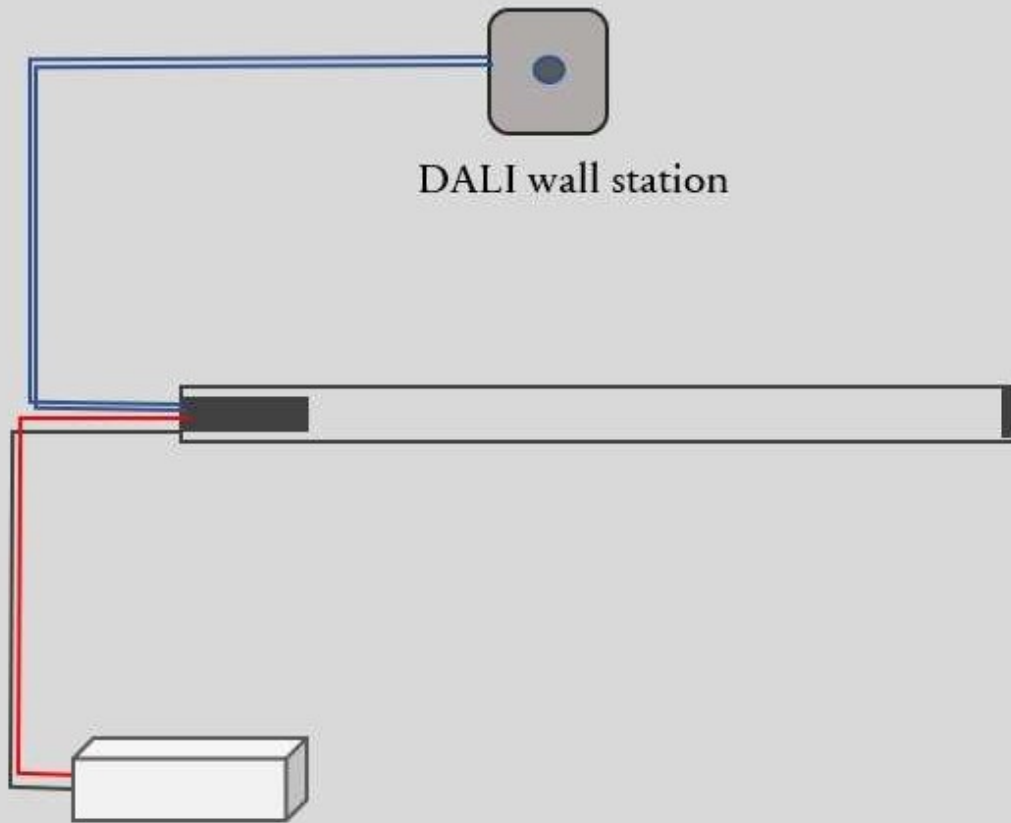

**Dimensions (mm)** 52.5 (h) x 26.2 (w) **Weight (KG)** 0.75 per m

**Dimming** 0-10v or DALI, Casambi  allows dimming control of each fixture (remote)

# Detail | lighting 48v DEEP DT. Surface track

## Accessories

Feeder 4-wires **TLV-JM-EC-B**

Straight connector **TLV-JM-IC-B**

End-cap **TLV-JM-E1-B**

Fixed L connector **TLV-JM-L CO(A)-B**

Flex L connector **TLV-JM-FC-B**

Susp. Kit with bracket 2m **TLV-JM-A-F2**