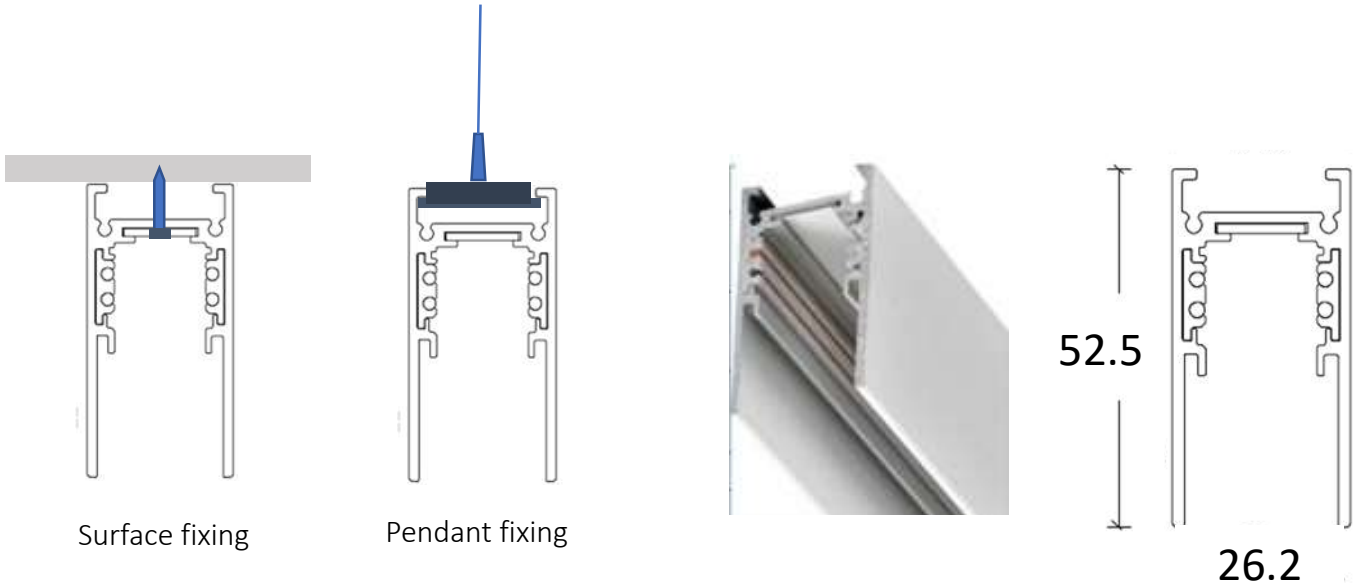

**Dimensions (mm)** 52.5 (h) x 26.2 (w) **Weight (KG)** 0.75 per m

**Dimming** 0-10v or DALI, Casambi  allows dimming control of each fixture (remote)

# Detail | lighting 48v DEEP DT. Surface track