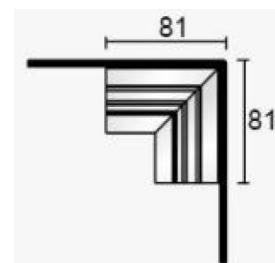

Colour finish BLACK RAL9017, custom RAL to order

Dimensions (mm) 55 (h) x 37 dia.

Weight (KG) 1 per m

Dimming 0-10v or DALI, Casambi  allows dimming control of each fixture (remote)

Special Notes

Suitable for 9mm plasterboard plus 3mm skim layer

USE 9MM PLASTERBOARD ONLY

USE 9MM PLASTERBOARD ONLY

Accessories

Feeder 4-wires **TLV-RN131 DA**

connector **TLV-JM-IC-B**

End-cap **TLV-RN132-B**

Fixed L connector **TLV-JM-LC-B**

Fixed 90deg. Bracket horizontal
TLV-RN135F