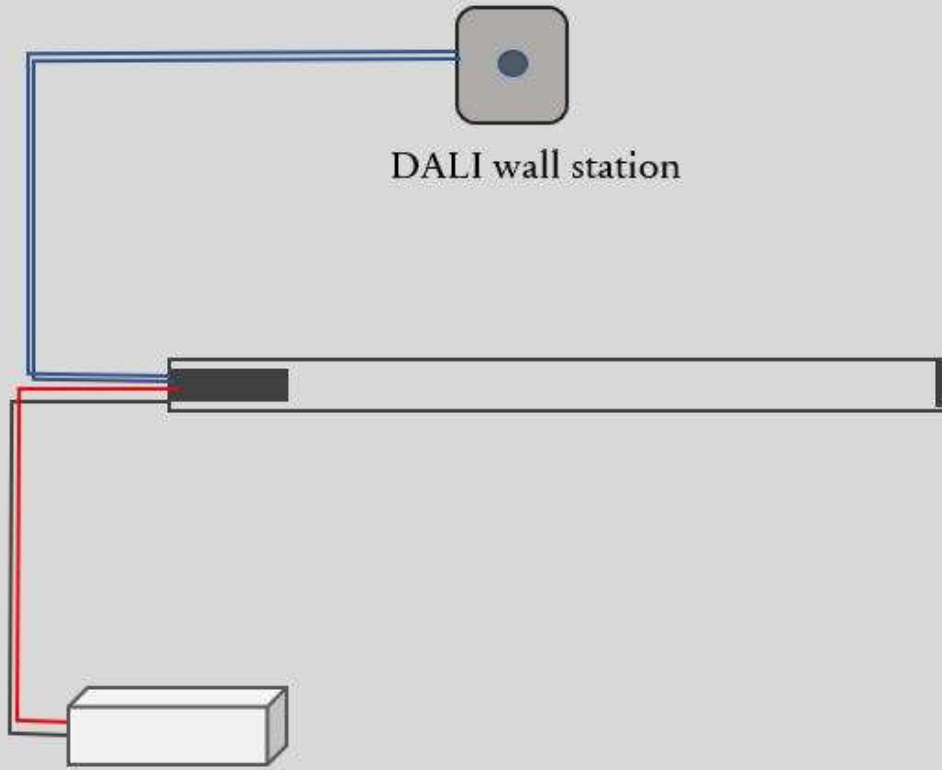

USE 9MM PLASTERBOARD ONLY

USE 9MM PLASTERBOARD ONLY

Accessories

Feeder 4-wires **TLV-RN131 DA**

connector **TLV-JM-IC-B**

End-cap **TLV-RN132-B**

Fixed L connector **TLV-JM-LC-B**

Fixed 90deg. Bracket horizontal
TLV-RN135F

Fixed 90deg. Bracket Vertical
TLV-RN135S

ON/OFF 48v Driver
select 60w or 100w

CAN ONLY BE DIMMED BY DALI OR 0-10V