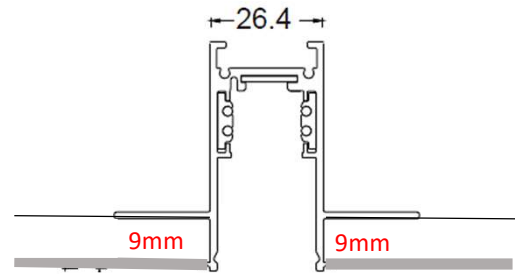

USE 9MM PLASTERBOARD ONLY