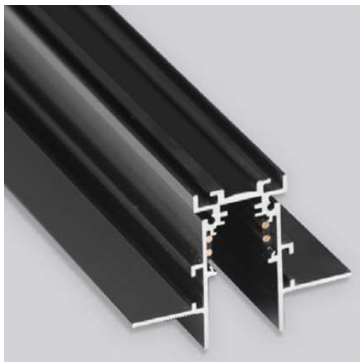

Cortes 48v

Code : DT. Recess track

CE IP20 CRI>90 ³SDCM

Description

48v DC DALI addressable deep recessed trimless track. Contemporary look. suitable for all Cortes 48v fixtures.

Materials Die Cast Aluminium

Colour finish BLACK RAL9017, custom RAL to order

Dimensions (mm) 55 (h) x 37 dia.

Weight (KG) 1 per m

Dimming 0-10v or DALI, Casambi  allows dimming control of each fixture (remote)

Special Notes

Suitable for 9mm plasterboard plus 3mm skim layer

Available in 1m, 2m lengths Accessories See technical / safety instructions p.2-3

t. 01908 613256

sales@detaillighting.co.uk

www.detaillighting.co.uk

All products produced in accordance to EN60598

Detail | lighting Cortes 48v DT. Recess track

USE 9MM PLASTERBOARD ONLY

USE 9MM PLASTERBOARD ONLY

Accessories

Feeder 4-wires **TLV-RN131 DA**

connector **TLV-JM-IC-B**

End-cap **TLV-RN132-B**

Fixed L connector **TLV-JM-LC-B**

Fixed 90deg. Bracket horizontal
TLV-RN135F