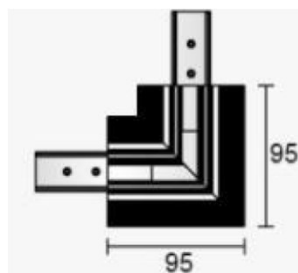

Colour finish BLACK RAL9017, custom RAL to order

Dimensions (mm) 55 (h) x 37 dia.

Weight (KG) 1 per m

Dimming 0-10v or DALI, Casambi  allows dimming control of each fixture (remote)

Special Notes

Suitable for 9mm plasterboard plus 3mm skim layer

USE 9MM PLASTERBOARD ONLY

USE 9MM PLASTERBOARD ONLY

Accessories

Feeder 4-wires **TLV-RN131 DA**

connector **TLV-JM-IC-B**

End-cap **TLV-RN132-B**

Fixed L connector **TLV-JM-LC-B**

Fixed 90deg. Bracket horizontal
TLV-RN135F