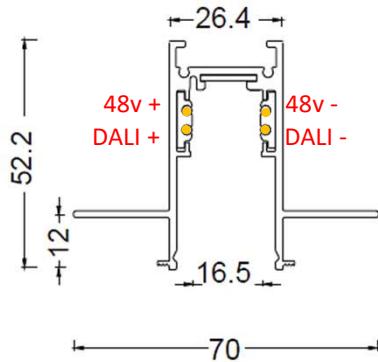

Colour finish BLACK RAL9017, custom RAL to order

Dimensions (mm) 55 (h) x 37 dia.

Weight (KG) 1 per m

Dimming 0-10v or DALI, Casambi  allows dimming control of each fixture (remote)

Special Notes

Suitable for 9mm plasterboard plus 3mm skim layer

Available in 1m, 2m lengths Accessories See technical / safety instructions p.2-3

t. 01908 613256

sales@detaillighting.co.uk

www.detaillighting.co.uk

All products produced in accordance to EN60598

Detail | lighting Cortes 48v DT. Recess track

USE 9MM PLASTERBOARD ONLY

USE 9MM PLASTERBOARD ONLY

Accessories

Feeder 4-wires **TLV-RN131 DA**

connector **TLV-JM-IC-B**

End-cap **TLV-RN132-B**

Fixed L connector **TLV-JM-LC-B**

Fixed 90deg. Bracket horizontal
TLV-RN135F