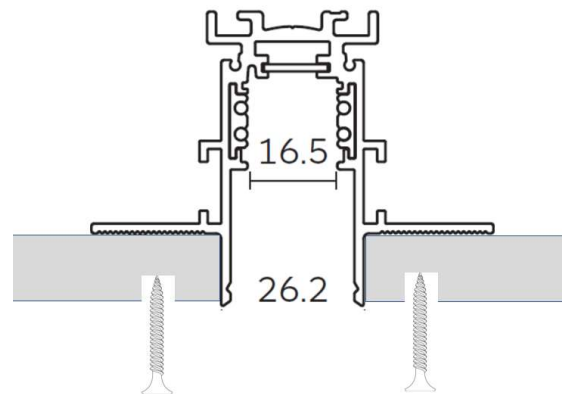

Detail | lighting Cortes 48v DT. Recess track