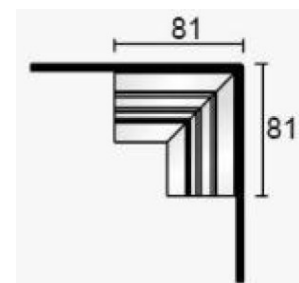

**Dimensions (mm)** 55 (h) x 37 dia.

**Weight (KG)** 1 per m

**Dimming** 0-10v or DALI, Casambi  allows dimming control of each fixture (remote)

## Accessories

Feeder 4-wires **TLV-RN131 DA**

connector **TLV-JM-IC-B**

End-cap **TLV-RN132-B**

Fixed L connector **TLV-JM-LC-B**

Fixed 90deg. Bracket horizontal  
**TLV-RN135F**

Fixed 90deg. Bracket Vertical  
**TLV-RN135S**