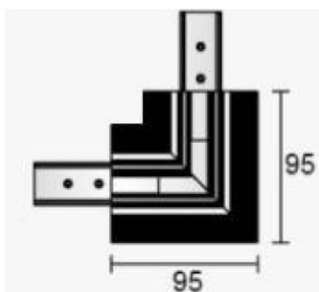

**Dimensions (mm)** 55 (h) x 37 dia.

**Weight (KG)** 1 per m

**Dimming** 0-10v or DALI, Casambi  allows dimming control of each fixture (remote)

## Accessories

Feeder 4-wires **TLV-RN131 DA**

connector **TLV-JM-IC-B**

End-cap **TLV-RN132-B**

Fixed L connector **TLV-JM-LC-B**

Fixed 90deg. Bracket horizontal  
**TLV-RN135F**

Fixed 90deg. Bracket Vertical  
**TLV-RN135S**