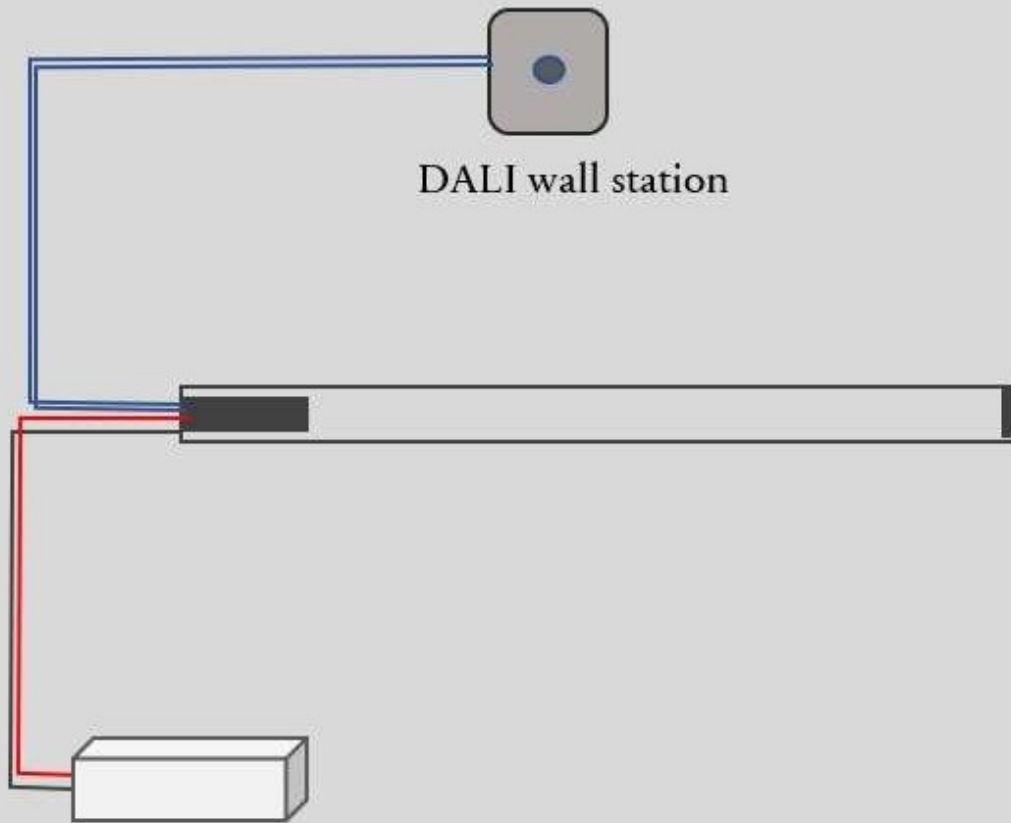

## Accessories

Feeder 4-wires **TLV-RN131 DA**

connector **TLV-JM-IC-B**

End-cap **TLV-RN132-B**

Fixed L connector **TLV-JM-LC-B**

Fixed 90deg. Bracket horizontal  
**TLV-RN135F**

Fixed 90deg. Bracket Vertical  
**TLV-RN135S**