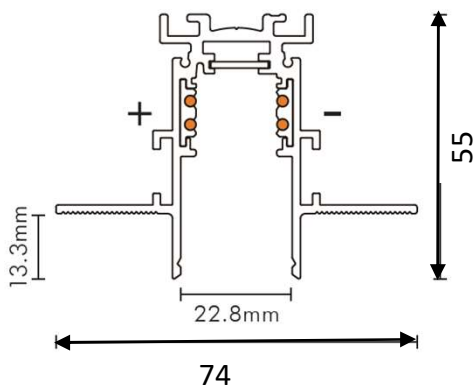

Detail | lighting Cortes 48v DT. Recess track