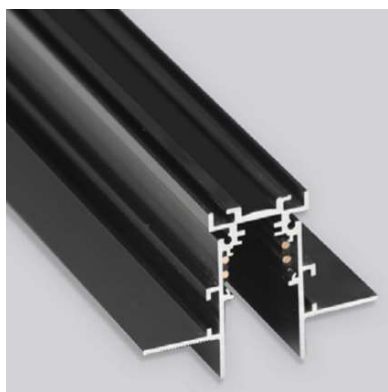

Cortes 48v Code : DT. Recess track

CE IP20 CRI>90 SDCM³

Description

48v DC DALI addressable deep recessed trimless track. Contemporary look. suitable for all Cortes 48v fixtures.

Materials Die Cast Aluminium

Colour finish BLACK RAL9017, custom RAL to order

Dimensions (mm) 55 (h) x 37 dia.

Weight (KG) 1 per m

Dimming 0-10v or DALI, Casambi allows dimming control of each fixture (remote)

Special Notes

Available in 1m, 2m lengths Accessories See technical / safety instructions p.2-3