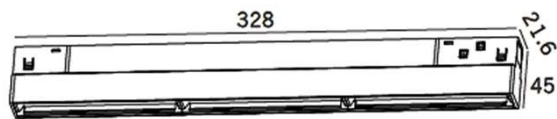

N.B consider any loading restrictions of the track system

<http://www.detaillighting.co.uk/cortes-48v-system/p/184>

t. 01908 613256
sales@detaillighting.co.uk
www.detaillighting.co.uk

We reserve the right to change or withdraw specifications without prior notice E.&.O.E