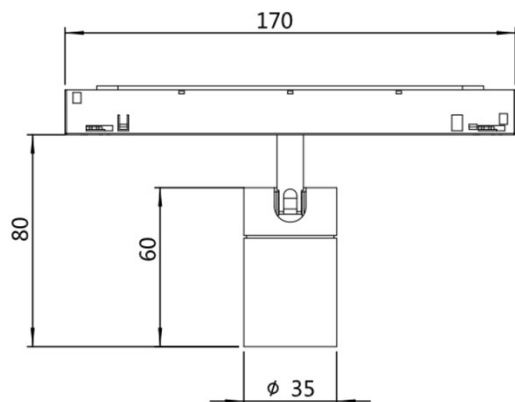

Long stem & short stem versions available