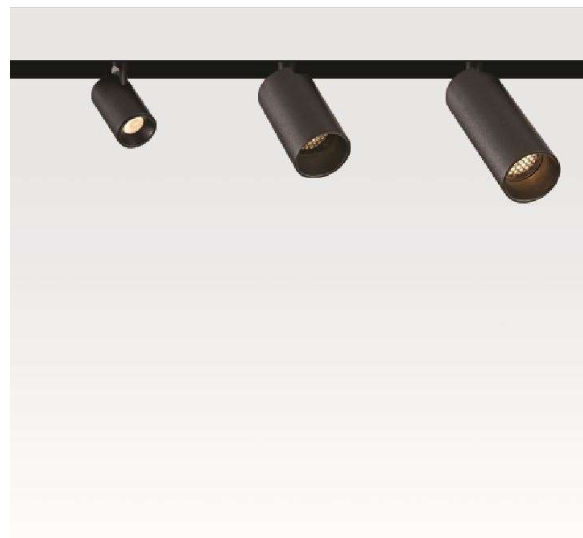

Cortes DANNY 48v

Code : DT. ALT35

CE IP20 CRI>90 ³SDCM

Description

48v DC DALI addressable track spotlight dimmable driver inside. Track mounted spotlight, 350 ° rotation. Contemporary look, suitable for all general lighting applications.

Materials Die Cast Aluminium

Colour finish BLACK RAL9017, custom RAL to order

Dimensions (mm) 80 (h) x 35 dia. **Weight (KG)** 0.4

Light Source

Option A. 6w LED (600 lms nom.) 48v 16° 24° 34°

CCT available

2700K / 3000K / 4000K

Dimming

DALI, allows dimming control of each fixture (remote)

0-10v or Casambi  (broadcast, remote)

Special Notes

RAL FINISHES TO ORDER

Honeycomb, elliptical diffuser & soft beam diffuser available

Long stem & short stem versions available

Accessories available to order

Honeycomb L01 Oval diffuser L02 Diffuser L03

N.B consider any loading restrictions of the track system

<http://www.detaillighting.co.uk/cortes-48v-system/p/184>