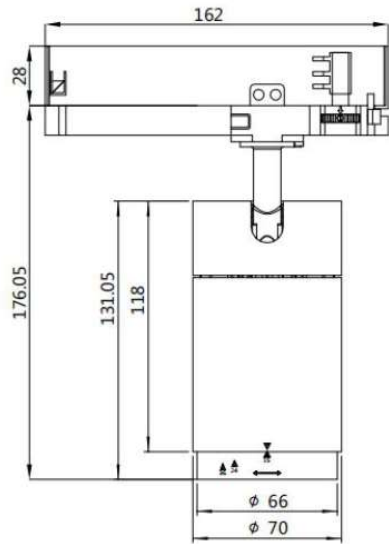

Materials Die Cast Aluminium

Colour finish BLACK RAL9017, custom RAL to order

Dimensions (mm) 176 (h) x 70 dia. **Weight (KG)** 0.7

Light Source

Option A. 23w LED (2150 lms. nom.) 48v RANGE 15°-36° OR RANGE 35°-60°

Long stem & short stem versions available

Manual zoom

15° ~ 36°

35° ~ 60°

N.B consider any loading restrictions of the track system

<http://www.detaillighting.co.uk/cortes-48v-system/p/184>

t. 01908 613256
sales@detaillighting.co.uk
www.detaillighting.co.uk