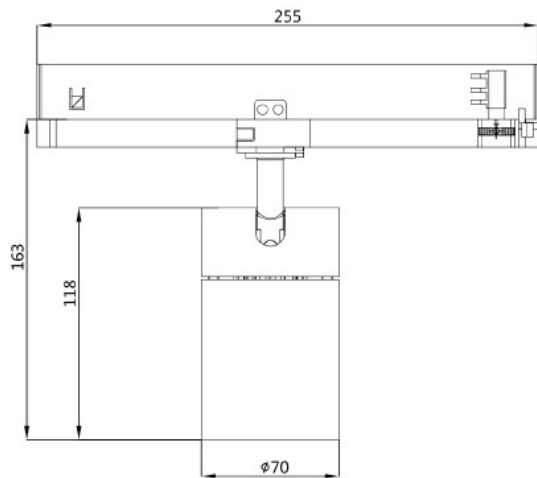

Detail | lighting DANNY 48v DT. ALT70

Long stem & short stem versions available