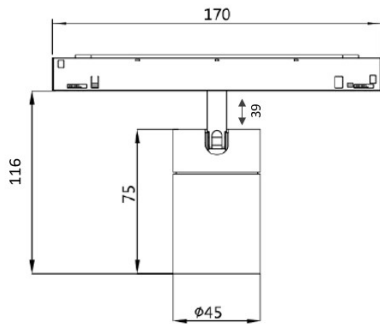

Long stem & short stem versions available