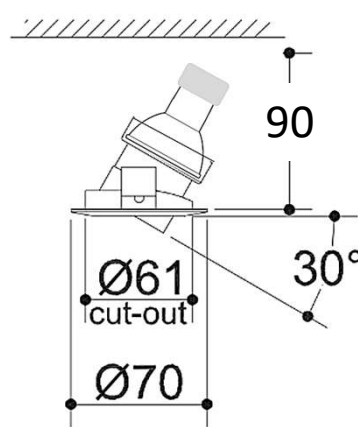

LED module

GU10

IP54

Accessories available to order

- -Softening lens
- -Honeycomb lens
- -Flush trimless frame
- -Fire-rated EN1363-1:2020 glass accessory

If product is marked as 'Fire-rated it is tested to EN1363-1:2020