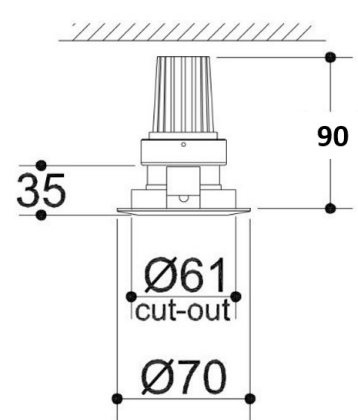

LED module

GU10

IP54

Accessories available to order

- -Softening lens
- -Honeycomb lens
- -Flush trimless frame
- -Fire-rated EN1363-1:2020 glass accessory

If product is marked as 'Fire-rated it is tested to EN1363-1:2020