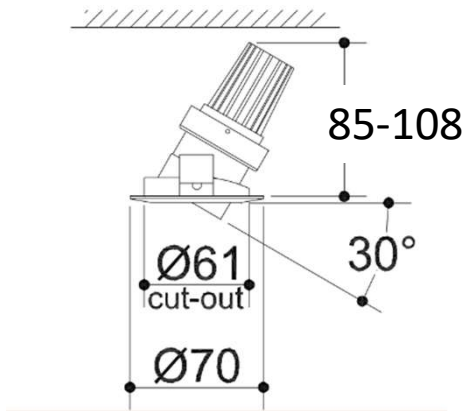

LED module

GU10

IP54

Accessories available to order

- -Softening lens
- -Honeycomb lens
- -Flush trimless frame
- -Fire-rated EN1363-1:2020 glass accessory

If product is marked as 'Fire-rated it is tested to EN1363-1:2020