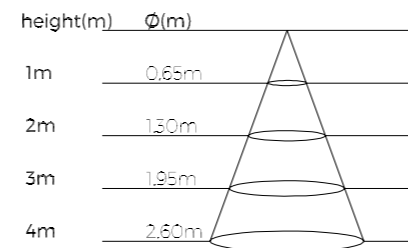

Corona 6622FR fixed/adjustable

Round LED fire-rated dark-light downlight. Adjustable 25 deg. tilt.

Product code	Fixed IP DT.6622-FR-IP (add suffix see below) Adjustable DT.6622-FR (add suffix see below)
Construction	Die Cast Aluminium
Colour finish	Suffix: WHITE -11 RAL on request
Light source (fixed IP54)	a) MR16 9w LED 36 deg (590 lms) 12v b) GU10 7w LED 36 deg (530 lms) 240v SORAA (Please contact us for alternative sources)
Colour temp & CRI	Suffix: 2700K / 3000K / 4000K Suffix: CRI 83 or 90+
Macadam	2
Driver option	Suffix: Phase dimming
Optional accessories	Honeycomb Elongating lens / Etched glass Suffix: AW - White internal baffle
Dimensions	h100 x 89
Cut out dimension (mm)	79
Special notes	Remote 3-hour emergency pack available on request.