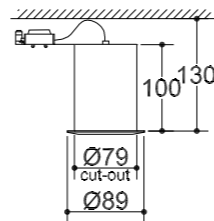

Corona 6622FR fixed/adjustable

Round LED fire-rated dark-light downlight. Adjustable 25 deg. tilt.

Product code	Fixed IP DT.6622-FR-IP (add suffix see below) Adjustable DT.6622-FR (add suffix see below)
Construction	Die Cast Aluminium
Colour finish	Suffix: WHITE -11 RAL on request
Light source (fixed IP54)	a) MR16 9w LED 36 deg (590 lms) 12v b) GU10 7w LED 36 deg (530 lms) 240v SORAA (Please contact us for alternative sources)
Colour temp & CRI	Suffix: 2700K / 3000K / 4000K Suffix: CRI 83 or 90+
Macadam	2
Driver option	Suffix: Phase dimming
Optional accessories	Honeycomb Elongating lens / Etched glass Suffix: AW - White internal baffle
Dimensions	h100 x 89
Cut out dimension (mm)	79
Special notes	Remote 3-hour emergency pack available on request.

Why use this?

Fire rated. Classic discreet anti-glare look. Adjustable version is directional. IP54 fixed version is suitable for wet areas. Good for all general downlight applications.