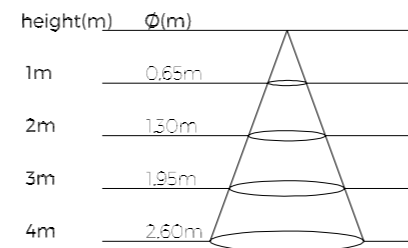

# Corona 6622FR fixed/adjustable

Round LED fire-rated dark-light downlight. Adjustable 25 deg. tilt.

<b>Product code</b>	Fixed IP DT.6622-FR-IP (add suffix see below) Adjustable DT.6622-FR (add suffix see below)
<b>Construction</b>	Die Cast Aluminium
<b>Colour finish</b>	Suffix: WHITE -11 RAL on request
<b>Light source (fixed IP54)</b>	a) MR16 9w LED 36 deg (590 lms) 12v b) GU10 7w LED 36 deg (530 lms) 240v <b>SORAA</b> (Please contact us for alternative sources)
<b>Colour temp &amp; CRI</b>	Suffix: 2700K / 3000K / 4000K Suffix: CRI 83 or 90+
<b>Macadam</b>	2
<b>Driver option</b>	Suffix: Phase dimming
<b>Optional accessories</b>	Honeycomb Elongating lens / Etched glass Suffix: AW - White internal baffle
<b>Dimensions</b>	h100 x 89
<b>Cut out dimension (mm)</b>	79
<b>Special notes</b>	Remote 3-hour emergency pack available on request.