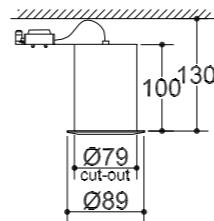

# Corona 6622FR fixed/adjustable

Round LED fire-rated dark-light downlight. Adjustable 25 deg. tilt.

<b>Product code</b>	Fixed IP DT.6622-FR-IP (add suffix see below) Adjustable DT.6622-FR (add suffix see below)
<b>Construction</b>	Die Cast Aluminium
<b>Colour finish</b>	Suffix: WHITE -11 RAL on request
<b>Light source (fixed IP54)</b>	a) MR16 9w LED 36 deg (590 lms) 12v b) GU10 7w LED 36 deg (530 lms) 240v <b>SORAA</b> (Please contact us for alternative sources)
<b>Colour temp &amp; CRI</b>	Suffix: 2700K / 3000K / 4000K Suffix: CRI 83 or 90+
<b>Macadam</b>	2
<b>Driver option</b>	Suffix: Phase dimming
<b>Optional accessories</b>	Honeycomb Elongating lens / Etched glass Suffix: AW - White internal baffle
<b>Dimensions</b>	h100 x 89
<b>Cut out dimension (mm)</b>	79
<b>Special notes</b>	Remote 3-hour emergency pack available on request.

### Why use this?

Fire rated. Classic discreet anti-glare look. Adjustable version is directional. IP54 fixed version is suitable for wet areas. Good for all general downlight applications.