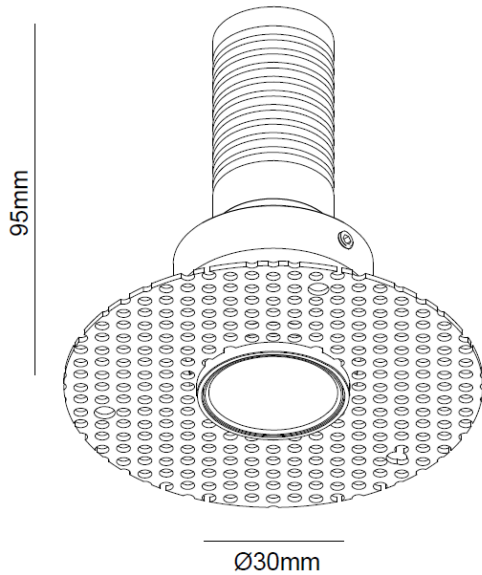

Comet Code : DT. DL3356

CE CRI>90 IP54 ³SDCM

Description

Round LED Recessed trimless downlight, fixed. 30MM OPENING APERTURE
Contemporary look, minimum dimensions. Trimless with good output. Suitable for accent downlight applications. IP54 rated.

Materials

Die Cast Aluminium

Colour finish BLACK RAL9005, custom RAL to order

Dimensions (mm) Visible aperture 30mm x 95 (h) **Weight (KG)** 0.3

Light Source 7w Luminus CXM-3 (600lm) 350mA 18v 24° 15°

CCT available 2700K / 3000K

Dimming: Phase, 0-10v, DALI (remote). Casambi  allows dimming control of each fixture

Detail | lighting Comet

45-50mm

TECH NOTES:

DRIVER DOES NOT PASS THROUGH HOLE, REMOTE DRIVER

Recommended to allow minimum free space of 20mm above fixture.
Supplied with 1m cable