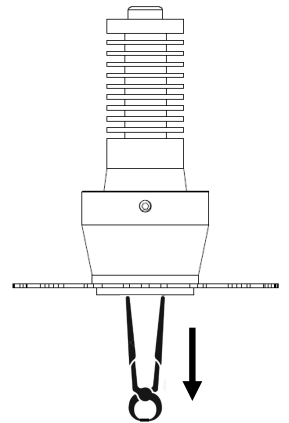

Comet Code : DT. DL3356

CE CRI>90 IP54 ³SDCM

Description

Round LED Recessed trimless downlight, fixed. 30MM OPENING APERTURE
Contemporary look, minimum dimensions. Trimless with good output. Suitable for accent downlight applications. IP54 rated.

Materials

Die Cast Aluminium

Colour finish BLACK RAL9005, custom RAL to order

Dimensions (mm) Visible aperture 30mm x 95 (h) **Weight (KG)** 0.3

Light Source 7w Luminus CXM-3 (600lm) 350mA 18v 24° 15°

CCT available 2700K / 3000K

Dimming: Phase, 0-10v, DALI (remote). Casambi  allows dimming control of each fixture

Detail | lighting Comet

45-50mm

TECH NOTES:

DRIVER DOES NOT PASS THROUGH HOLE, REMOTE DRIVER

Recommended to allow minimum free space of 20mm above fixture.
Supplied with 1m cable