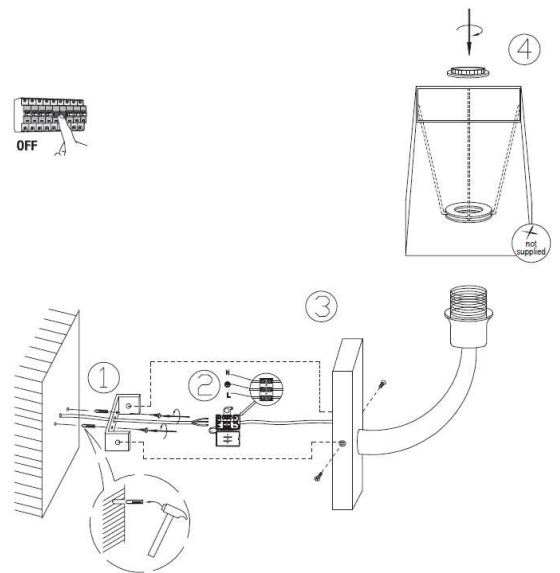

Clivio

Code : DT.0296810

CE IP20 CRI>90

Description

Wall mounted decorative sconce light. E27 dimmable Selection of shade types to be ordered separately..

Materials

Steel

Colour finish

Matt brass / antique gold finish or matt nickel finish

Dims (mm) 450 x 70 x 160

Weight (KG) 1.0

Light Source

2700K 800Lm E27 dimmable lamp

CCT available 2700K 3000K

Dimming: Mains dimmable

Special Notes: Surface mounted by screws, Alternative reading head available

Variant

Shades ordered separately

Matt nickel

REDUCE CABLE SIZE IN ORDER TO MAKE SECURE CONNECTION, **SURFACE MOUNTED**