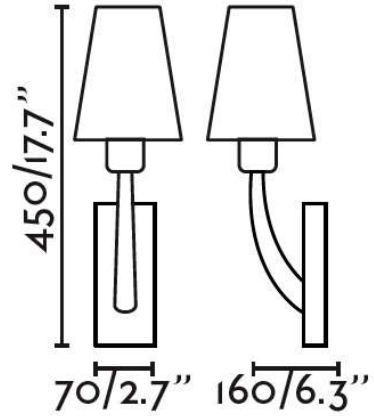

Clivio

Code : DT.0296810

CE IP20 CRI>90

Description

Wall mounted decorative sconce light. E27 dimmable Selection of shade types to be ordered separately..

Materials

Steel

Colour finish

Matt brass / antique gold finish or matt nickel finish

Dims (mm) 450 x 70 x 160

Weight (KG) 1.0

Light Source

2700K 800Lm E27 dimmable lamp

CCT available 2700K 3000K

Dimming: Mains dimmable

Special Notes: Surface mounted by screws, Alternative reading head available

Variant

Shades ordered separately

Matt nickel

REDUCE CABLE SIZE IN ORDER TO MAKE SECURE CONNECTION, **SURFACE MOUNTED**