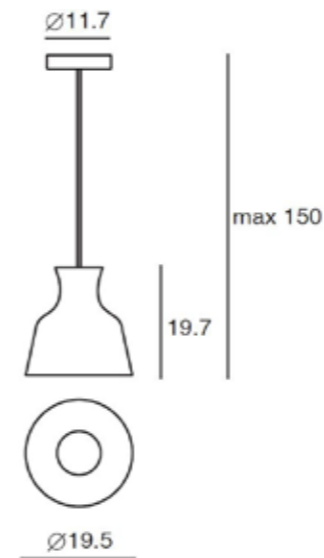

Why use this?

Classic clean lines for a vintage look, Suitable for all decorative applications. Dimmable for Halogen or LED

Bell Pendant

Round ceiling suspended Halogen / LED pendant, dimmable.

Product code	DT. SQ-828P (add suffix see below)
Construction	Die Cast Aluminium and glass
Colour finish	Clear glass and black detailing
Light source	a) E27 Halogen max 75w b) 9w LED 2400K (Squirrel cage) (Please contact us for alternative sources)
Colour temp & CRI	Suffix: 2400K / 2700K Suffix: CRI 80+
Macadam	3
Driver option	Suffix: Phase dimming
Dimensions	Dia. 195 x 197 Max drop 1500
Special notes	Supplied without E27 light source.