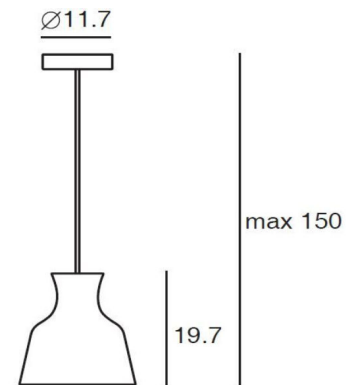

BELL Ceiling Pendant

Product Code DT. SQ-828P (add suffix see below)

IP20 Zone 3

LED

IEE : A+ EN 60598.

DESCRIPTION / Round ceiling suspended Halogen / LED pendant, dimmable.

WHY USE THIS: Classic clean lines for a vintage look, Suitable for all decorative applications.
Dimmable for Halogen or LED

Dimensions (mm)
Dia. 195 x 197mm Max drop 1500mm
Cut-out (mm)
N/A

material light fixture	Die Cast Aluminium and glass
colours & finish/ (suffix)	Clear glass and black detailing
light source & voltage options (PLEASE CONTACT US FOR ALTERNATIVE SOURCES)	a) E27 Halogen max 75w b) 9w LED 2400K (Squirrel cage) c) d)
colour temperature /(suffix)	2400K / 2700K
CRI (colour render) /(suffix)	80+
MacAdam	3
Controls options /(suffix)	Phase dimming
Optional Accessories	
AV. Weight (kg)	2
Emergency Available?	No
Special Notes	Supplied without E27 light source.