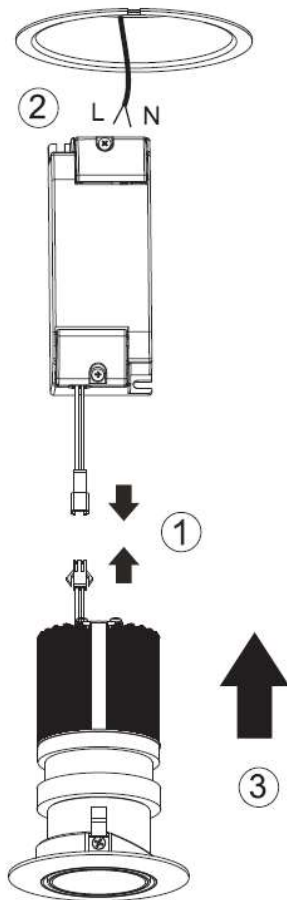

Detail | lighting Baby Draco

WARNINGS:
Do not cover top of fitting with insulation, as doing so will cause fitting to overheat substantially compromising its life span. Always be aware of any heating or hot water pipes which may cause ambient temperature to exceed 40°C