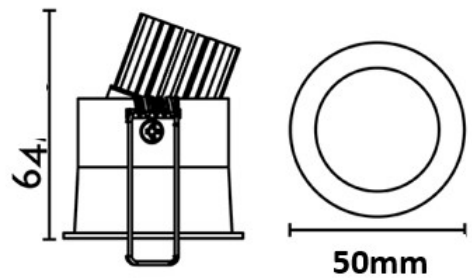

Detail | lighting Baby Draco

WARNINGS:
Do not cover top of fitting with insulation, as doing so will cause fitting to overheat substantially compromising its life span. Always be aware of any heating or hot water pipes which may cause ambient temperature to exceed 40°C