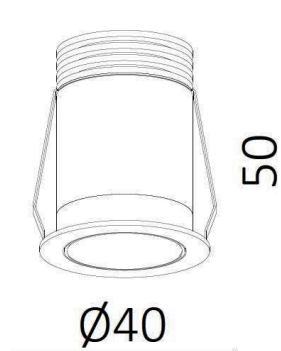

ANIMA

Code : DT.DL3325

CE IP54 CRI>90 ³SDCM

Description

Round LED Recessed dark-light down light. Fixed IP54. discreet anti-glare look, with smallest dimensions; remote driver, High colour rendering. Additional accessories available

Materials Die Cast Aluminium

Colour finish WHITE RAL9003, custom RAL to order

Dimensions (mm) 50 x 40 dia. (cut-out 40)

Weight (KG) 0.1

Light Source

Option A. 3w LED (280 lms) 700 mA 3v 15° 40°

CCT available 2700K / 3000K

CUT-OUT 35MM

Accessories available to order

-Trimless flush fixing ring

! Driver may not pass though hole !

WIRE-IN-SERIES

WARNINGS:
Do not cover top of fitting with insulation, as doing so will cause fitting to overheat substantially compromising its life span. Always be aware of any heating or hot water pipes which may cause ambient temperature to exceed 40°C