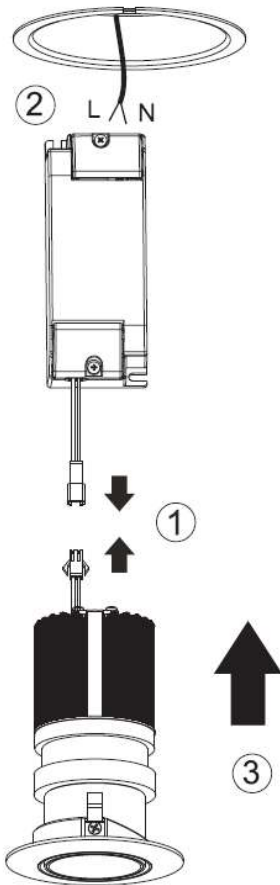

ANIMA

Code : DT.DL3325

CE IP54 CRI>90 ³SDCM

Description

Round LED Recessed dark-light down light. Fixed IP54. discreet anti-glare look, with smallest dimensions; remote driver, High colour rendering. Additional accessories available

Materials Die Cast Aluminium

Colour finish WHITE RAL9003, custom RAL to order

Dimensions (mm) 50 x 40 dia. (cut-out 40)

Weight (KG) 0.1

Light Source

Option A. 3w LED (280 lms) 700 mA 3v 15° 40°

CCT available 2700K / 3000K

Dimming Phase, 0-10v, DALI (remote). Casambi  allows dimming control of each fixture

Special Notes

Wire in series; Minimum load must be observed for dimming.
Certain drivers may not pass through cut-out

CUT-OUT 35MM

Accessories available to order

-Trimless flush fixing ring

! Driver may not pass though hole !

WIRE-IN-SERIES

WARNINGS:
Do not cover top of fitting with insulation, as doing so will cause fitting to overheat substantially compromising its life span. Always be aware of any heating or hot water pipes which may cause ambient temperature to exceed 40°C