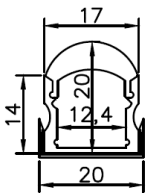

FIXING BY SCREWS

FIXING BY CLIPS

FIXING BY SILICONE OR SCREWS

FIXING BY CLIPS

16x18mm

Sealed wet areas

FIXING BY SILICONE OR SCREWS

L57

Lensed for partial wall washing

FIXING BY CLIPS

Volans Mini

Smallest profile. - High output  
Joinery & confined spaces

FIXING BY CLIPS

Plaster in

Trimless. Detail

Outdoor  
walk over  
sealed.