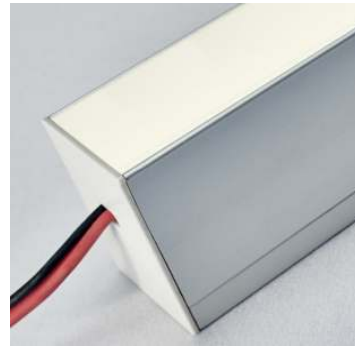

Lensed for partial wall washing

FIXING BY CLIPS

Volans Mini

Smallest profile. - High output  
Joinery & confined spaces

FIXING BY CLIPS

Plaster in

Trimless. Detail

Outdoor  
walk over  
sealed.

FIXING BY SILICONE

Any length  
Ceiling surface  
commercial  
(suspended  
available)

FIXING BY SCREWS OR WIRE SUSPENSIONS

FIXING BY SPRINGS

Direct / Indirect

Any length  
Suspended  
Commercial

FIXING BY WIRE SUSPENSIONS