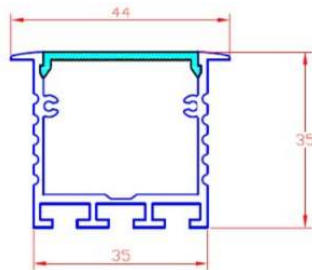

FIXING BY SCREWS

FIXING BY CLIPS

FIXING BY SILICONE OR SCREWS

FIXING BY CLIPS

16x18mm

Sealed wet areas

FIXING BY SILICONE OR SCREWS

L57

Lensed for partial wall washing

FIXING BY CLIPS

Volans Mini

Smallest profile. - High output  
Joinery & confined spaces

FIXING BY CLIPS

Plaster in

Trimless. Detail

Outdoor  
walk over  
sealed.

FIXING BY SILICONE

Any length  
Ceiling surface  
commercial  
(suspended  
available)

FIXING BY SCREWS OR WIRE SUSPENSIONS

FIXING BY SPRINGS

Direct / Indirect

Any length  
Suspended  
Commercial

FIXING BY WIRE SUSPENSIONS