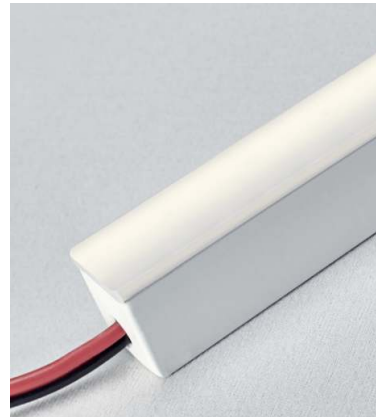

FIXING BY SCREWS

FIXING BY CLIPS

FIXING BY SILICONE OR SCREWS

FIXING BY CLIPS

16x18mm

Sealed wet areas

FIXING BY SILICONE OR SCREWS

L57

Lensed for partial wall washing

FIXING BY CLIPS

Volans Mini

Smallest profile. - High output  
Joinery & confined spaces

FIXING BY CLIPS

Plaster in

Trimless. Detail

Outdoor  
walk over  
sealed.