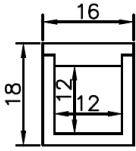

FIXING BY SCREWS

FIXING BY CLIPS

FIXING BY SILICONE OR SCREWS

FIXING BY CLIPS

16x18mm

Sealed wet areas

FIXING BY SILICONE OR SCREWS

L57

Lensed for partial wall washing

FIXING BY CLIPS

Volans Mini

Smallest profile. - High output  
Joinery & confined spaces

FIXING BY CLIPS

Plaster in

Trimless. Detail

Outdoor  
walk over  
sealed.