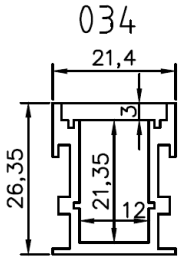

FIXING BY SCREWS

FIXING BY CLIPS

FIXING BY SILICONE OR SCREWS

FIXING BY CLIPS

16x18mm

Sealed wet areas

FIXING BY SILICONE OR SCREWS

L57

Lensed for partial wall washing

FIXING BY CLIPS

Volans Mini

Smallest profile. - High output  
Joinery & confined spaces

FIXING BY CLIPS

Plaster in

Trimless. Detail

Outdoor  
walk over  
sealed.