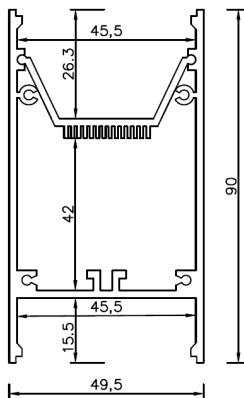

FIXING BY SCREWS

FIXING BY CLIPS

FIXING BY SILICONE OR SCREWS

FIXING BY CLIPS

16x18mm

Sealed wet areas

FIXING BY SILICONE OR SCREWS

L57

Lensed for partial wall washing

FIXING BY CLIPS

Volans Mini

Smallest profile. - High output  
Joinery & confined spaces

FIXING BY CLIPS

Plaster in

Trimless. Detail

Outdoor  
walk over  
sealed.

FIXING BY SILICONE

Any length  
Ceiling surface  
commercial  
(suspended  
available)

FIXING BY SCREWS OR WIRE SUSPENSIONS

FIXING BY SPRINGS

Direct / Indirect

Any length  
Suspended  
Commercial

FIXING BY WIRE SUSPENSIONS