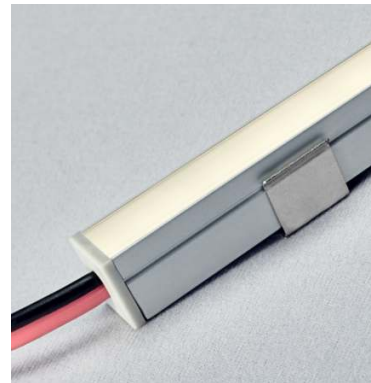

FIXING BY SCREWS

FIXING BY CLIPS

FIXING BY SILICONE OR SCREWS

FIXING BY CLIPS

16x18mm

Sealed wet areas

FIXING BY SILICONE OR SCREWS

L57

Lensed for partial wall washing

FIXING BY CLIPS

Volans Mini

Smallest profile. - High output  
Joinery & confined spaces

FIXING BY CLIPS

Plaster in

Trimless. Detail

Outdoor  
walk over  
sealed.

FIXING BY SILICONE

Any length  
Ceiling surface  
commercial  
(suspended  
available)

FIXING BY SCREWS OR WIRE SUSPENSIONS

FIXING BY SPRINGS

Direct / Indirect

Any length  
Suspended  
Commercial

FIXING BY WIRE SUSPENSIONS