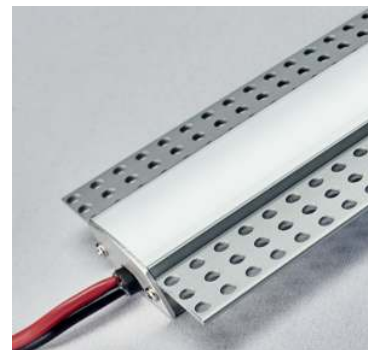

FIXING BY SCREWS

FIXING BY CLIPS

FIXING BY SILICONE OR SCREWS

FIXING BY CLIPS

16x18mm

Sealed wet areas

FIXING BY SILICONE OR SCREWS

L57

Lensed for partial wall washing

FIXING BY CLIPS

Volans Mini

Smallest profile. - High output  
Joinery & confined spaces

FIXING BY CLIPS

Plaster in

Trimless. Detail

Outdoor  
walk over  
sealed.

FIXING BY SILICONE

Any length  
Ceiling surface  
commercial  
(suspended  
available)

FIXING BY SCREWS OR WIRE SUSPENSIONS

FIXING BY SPRINGS

Direct / Indirect

Any length  
Suspended  
Commercial

FIXING BY WIRE SUSPENSIONS