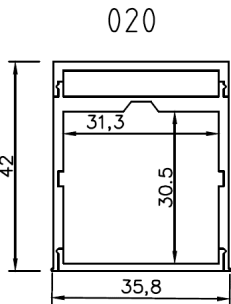

Any length
Ceiling surface
commercial
(suspended
available)

FIXING BY SCREWS OR WIRE SUSPENSIONS