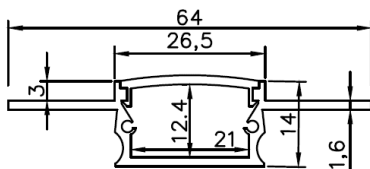

FIXING BY SCREWS

FIXING BY CLIPS

FIXING BY SILICONE OR SCREWS

FIXING BY CLIPS

16x18mm

Sealed wet areas

FIXING BY SILICONE OR SCREWS

L57

Lensed for partial wall washing

FIXING BY CLIPS

Volans Mini

Smallest profile. - High output  
Joinery & confined spaces

FIXING BY CLIPS

Plaster in

Trimless. Detail

Outdoor  
walk over  
sealed.

FIXING BY SILICONE

Any length  
Ceiling surface  
commercial  
(suspended  
available)

FIXING BY SCREWS OR WIRE SUSPENSIONS

FIXING BY SPRINGS

Direct / Indirect

Any length  
Suspended  
Commercial

FIXING BY WIRE SUSPENSIONS