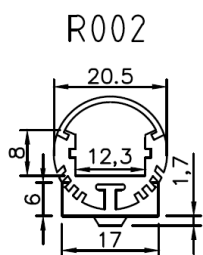

FIXING BY SCREWS

FIXING BY CLIPS

FIXING BY SILICONE OR SCREWS

FIXING BY CLIPS

16x18mm

Sealed wet areas

FIXING BY SILICONE OR SCREWS

L57

Lensed for partial wall washing

FIXING BY CLIPS

Volans Mini

Smallest profile. - High output  
Joinery & confined spaces

FIXING BY CLIPS

Plaster in

Trimless. Detail

Outdoor  
walk over  
sealed.