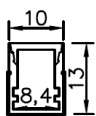

FIXING BY SCREWS

FIXING BY CLIPS

FIXING BY SILICONE OR SCREWS

FIXING BY CLIPS

16x18mm

Sealed wet areas

FIXING BY SILICONE OR SCREWS

L57

Lensed for partial wall washing

FIXING BY CLIPS

Volans Mini

Smallest profile. - High output  
Joinery & confined spaces

FIXING BY CLIPS

Plaster in

Trimless. Detail

Outdoor  
walk over  
sealed.