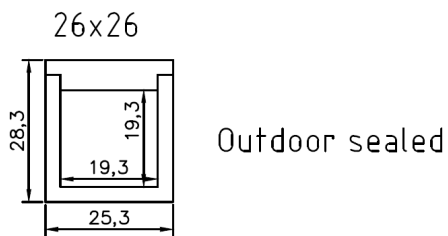

FIXING BY SCREWS

FIXING BY CLIPS

FIXING BY SILICONE OR SCREWS

FIXING BY CLIPS

16x18mm

Sealed wet areas

FIXING BY SILICONE OR SCREWS

L57

Lensed for partial wall washing

FIXING BY CLIPS

Volans Mini

Smallest profile. - High output  
Joinery & confined spaces

FIXING BY CLIPS

Plaster in

Trimless. Detail

Outdoor  
walk over  
sealed.