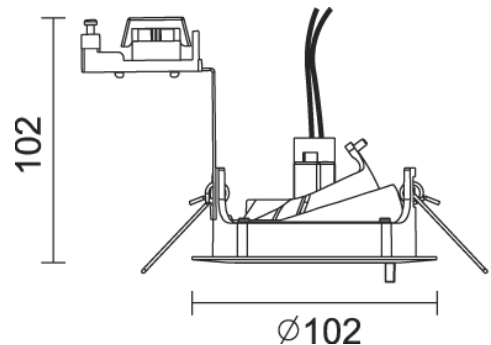

**LE LOW ENERGY VERSION AVAILABLE**

**Special Notes** Low energy version available as 35w GX10 metal halide and remote ballast

**Dimensions (mm)**

h 102 x 102

**Cut-Out Dimensions (mm)**

92mm

### Why Use This

- Professional accent lighting, especially suitable for display lighting  
Max tilt 30 - 60deg.
- Easy tilting within the fixture ensures ceiling line is not broken
- Accepts new generation micro metal halide lamps