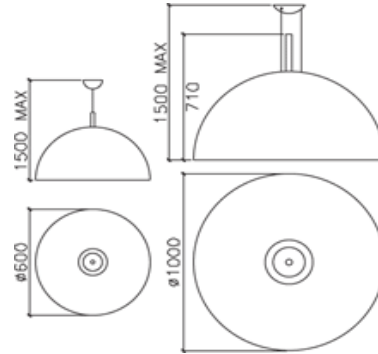

t.0845 0524442

Suspended lights - Umbrella

Dimensions

small size 390mm dia. 110mm height,

Why Use This

All glass; dramatic & substantial dimensioned pendant.
Combination of gloss black & gold provides a warm light effect with an opulent feel
Also available in white finish
Adjustable hanging height

Product Code SUUMB2726BLACK 600mm
SUUMB2726WHITE 600mm
SUUMB2727BLACK 1000mm
SUUMB2727WHITE 1000mm

Construction Body of blown glass, with inner diffuser made of glossy opal acrylic

IP Rating 20

Emergency Available? N

Colours / Finish Gloss black glazing with black internal parts finished gold effect
Gloss white glazing with white internal parts finished silver effect

Light Source & Voltage 3 no. 11w / 27w retro-fit compact fluorescent E27 cap 