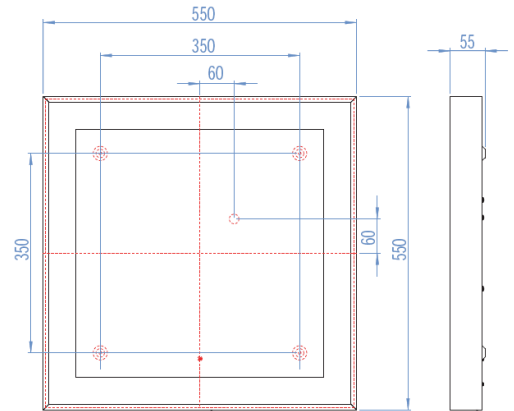

Bathroom lights - Subra

Dimensions (mm)
550 x 500 x 60

Product Code BLSU01CHROME
BLSU02ALUMINIUM

Construction Aluminium & Glass

IP Rating 44 

Emergency Available? N

Colours / Finish Chromed or Brushed Steel

Light Source & Voltage 1x 40w T9 circular included 

Special Notes Optional pull-cord version available

Why Use This

- Elegant mirror light, completely lit on four sides.

Provides good illumination to the face