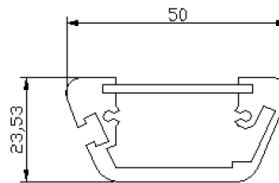

Detail Lighting Limited

Warrington Farm Design Office
Olney (A509)
Bucks
MK46 4HN

Tel: 0845 052 4442

Fax: 0845 052 4443

Email: sales@detaillighting.co.uk