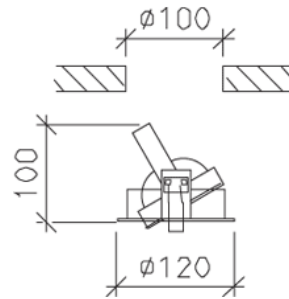

Detail Lighting Limited

Warrington Farm Design Office
Olney (A509)
Bucks
MK46 4HN

Tel: 0845 052 4442

Fax: 0845 052 4443

Email: sales@detaillighting.co.uk