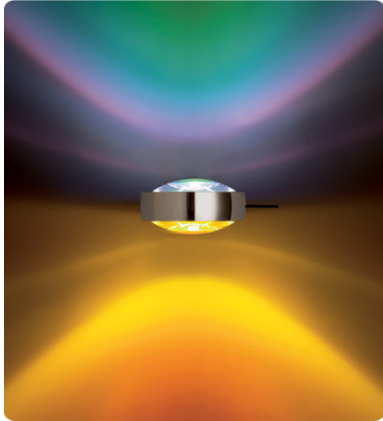

Wall lights – Sento parete verticale

Dimensions

180mm dia

Cut-Out Dimensions (mm)

N/A

Why Use This

- Sleek, German styling. Sento can change the interior instantly. Dichroic lenses added & changed easily. Sento is a complete award winning system of wall, ceiling, floor and table lamps. The ingenious curved lens design within the head creates absolutely glare-free light, illuminating a clearly defined area.

Product Code WLSE01white

WLSE01colour

Construction Aluminium, chromed steel and glass

IP Rating 20

Emergency Available? N

Colours / Finish Matt aluminium, Chrome

Light Source & Voltage 100w max tungsten

Special Notes Coloured dichroic lens are standard options.