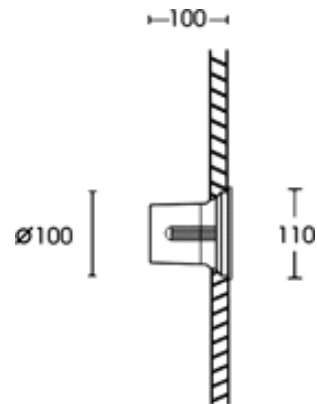

Outdoor lighting Sagitta Wall

Product Code DLST250

Construction Diecast aluminium

IP Rating 67

Emergency Available? N/A

Colours / Finish Silver, RAL finishes to order

Light Source & Voltage 12v 50w MR16

Special Notes Requires remote IP transformer

5w & 7w low energy LED 
versions available, driver to
suit – type 5 or 6

OPTIONAL RECESS POT
AVAILABLE

Dimensions

110mm dia x 100mm depth

Cut-Out Dimensions (mm)

99mm

Why Use This

Wall mounted guide light,
throws light onto pathways
and circulation areas. High
quality materials and low
energy versions available